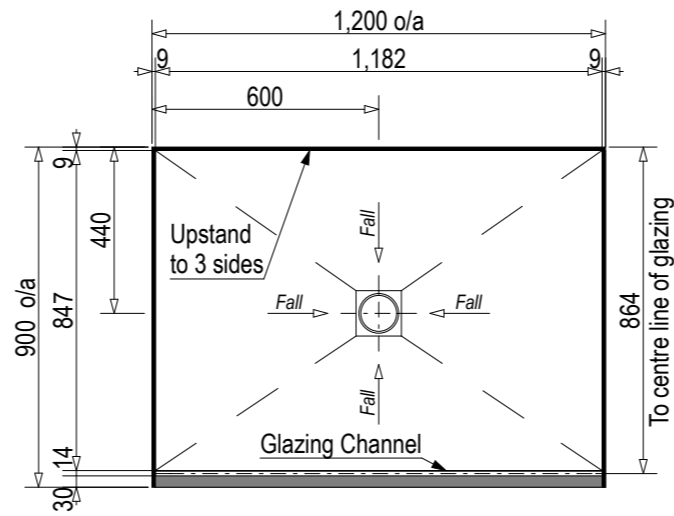

SKU: QU-GAL

Note: Verify exact shower base dimensions on site

Screen Options:

For more product information go to:

www.atlantis.co.nz/shop/products-all/galaxy-1200x900/

For installation instructions go to:

www.atlantis.co.nz/trade/installation/

Ensure a minimum recess size of 250mm wide x 250mm long x 150mm deep for the channel drain and waste outlet