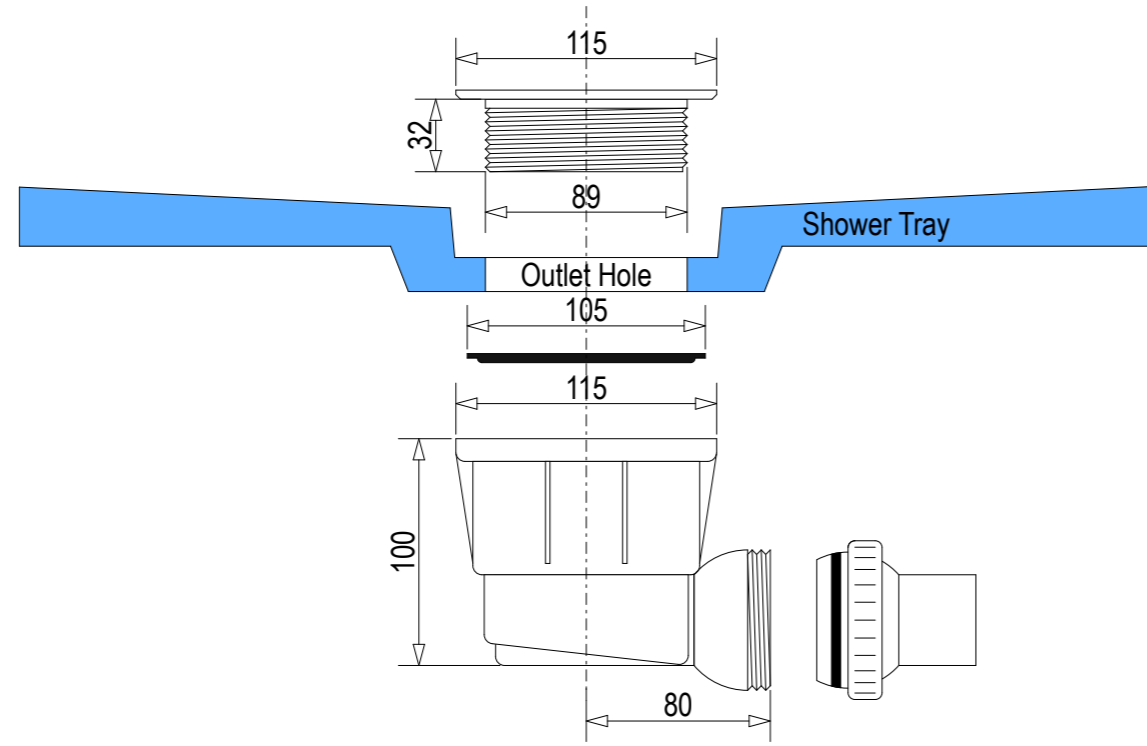

SKU: QU-GAL

Note: Verify exact shower base dimensions on site

Screen Options:

For more product information go to:

www.atlantis.co.nz/shop/products-all/galaxy-1200x900/

For installation instructions go to:

www.atlantis.co.nz/trade/installation/

Ensure a minimum recess size of 250mm wide x 250mm long x 150mm deep for the channel drain and waste outlet