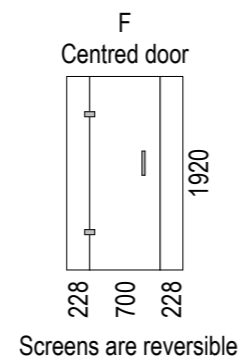

SKU: QU-GAL

Note: Verify exact shower base dimensions on site

Screen Options:

For more product information go to:

www.atlantis.co.nz/shop/products-all/galaxy-1200x900/

For installation instructions go to:

www.atlantis.co.nz/trade/installation/

Ensure a minimum recess size of 250mm wide x 250mm long x 150mm deep for the channel drain and waste outlet