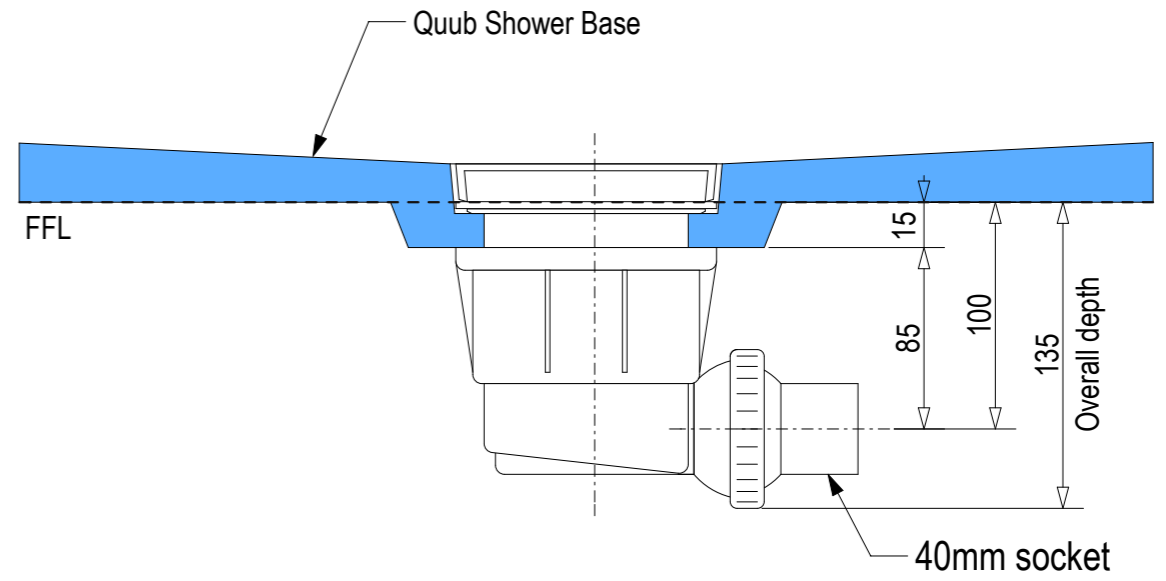

SKU: QU-GAL

Note: Verify exact shower base dimensions on site

Screen Options:

For more product information go to:

www.atlantis.co.nz/shop/products-all/galaxy-1200x900/

For installation instructions go to:

www.atlantis.co.nz/trade/installation/

Ensure a minimum recess size of 250mm wide x 250mm long x 150mm deep for the channel drain and waste outlet