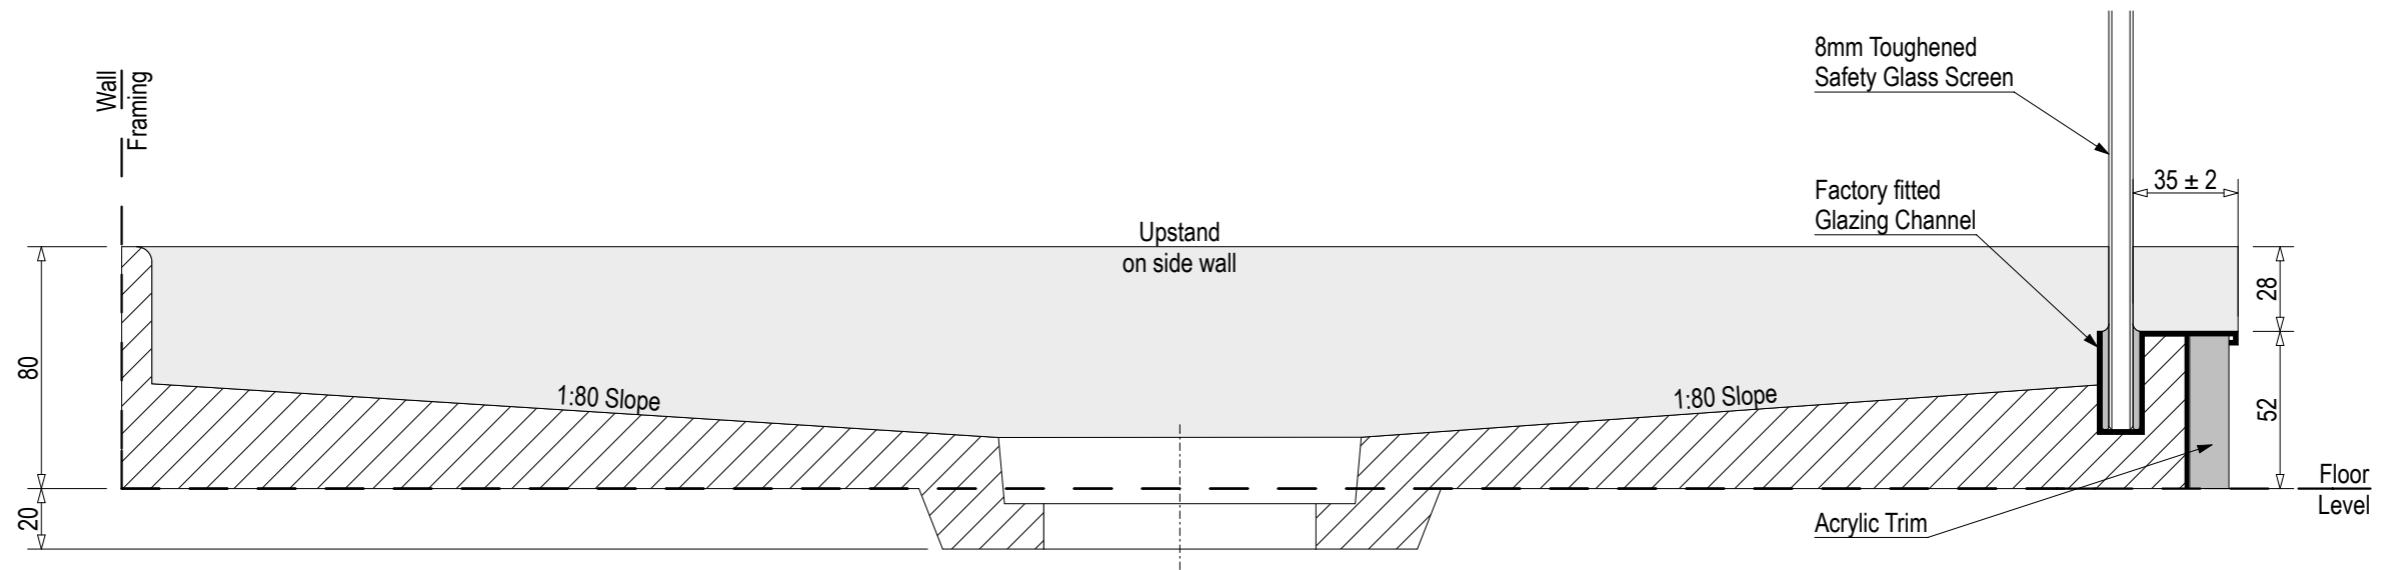

SKU: QU-GAL

Note: Verify exact shower base dimensions on site

Screen Options:

For more product information go to:

www.atlantis.co.nz/shop/products-all/galaxy-1200x900/

For installation instructions go to:

www.atlantis.co.nz/trade/installation/

Ensure a minimum recess size of 250mm wide x 250mm long x 150mm deep for the channel drain and waste outlet