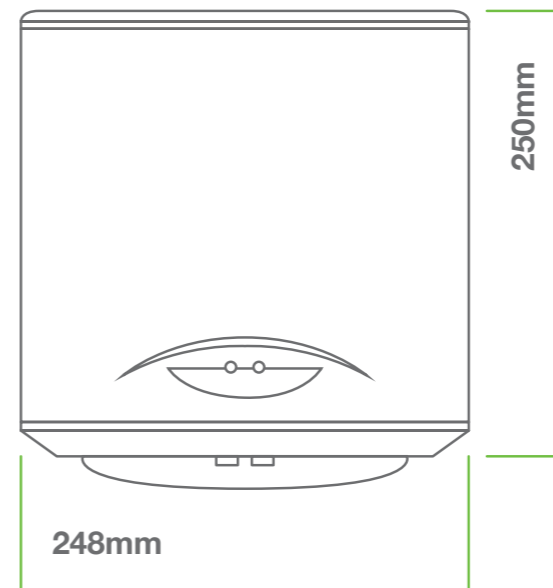

# HIGH SPEED DRYER

Fast Dry Time

**1100W**  
**Power Rating**

**324 km/hr**  
**Wind Speed**

**FAN5654 - SILVER**

**FAN5653 - WHITE**

**Dimensions:**

**2** YEAR  
WARRANTY