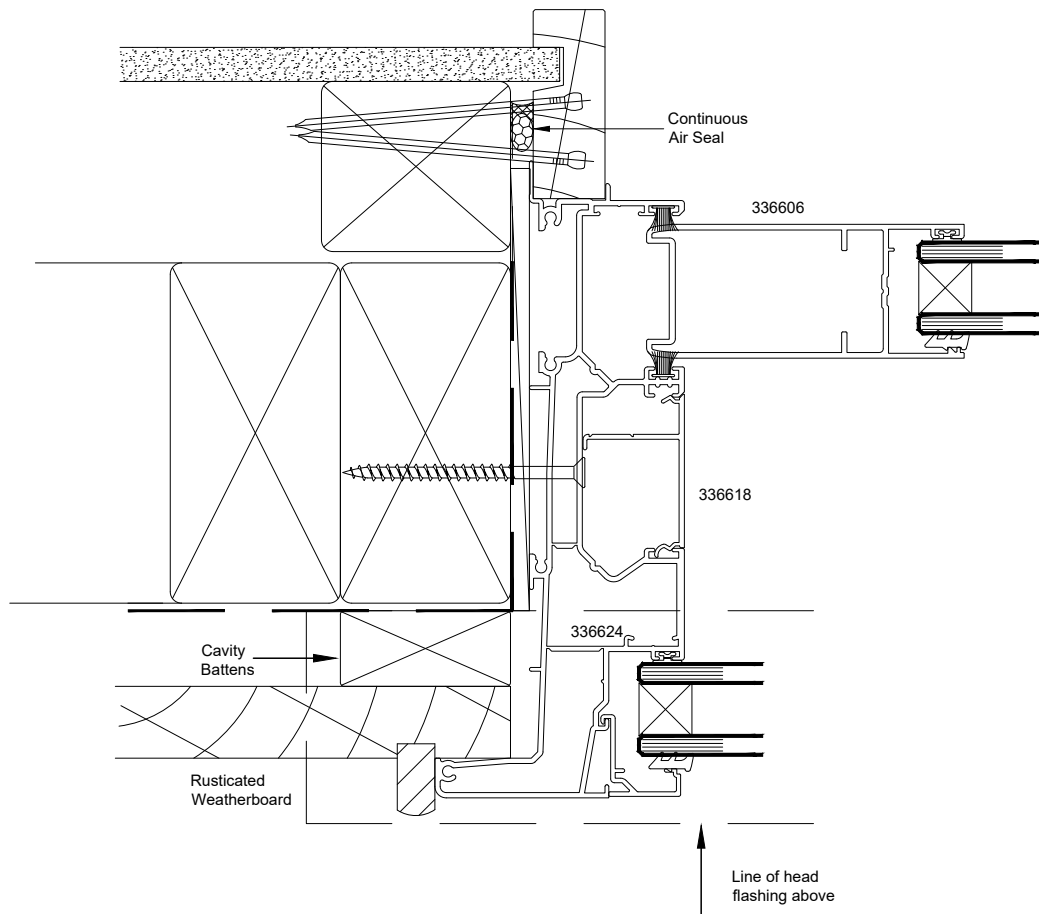

Pacific Architectural Suite (40mm platform)

Stacker Door - Cavity Fixed - Rusticated Weatherboards - Jamb
Chair Frame - - Door Window Head

QuickCode:A4DS6_CMJ

Jamb Detail

Fletcher Aluminium
Pacific Architectural Suite