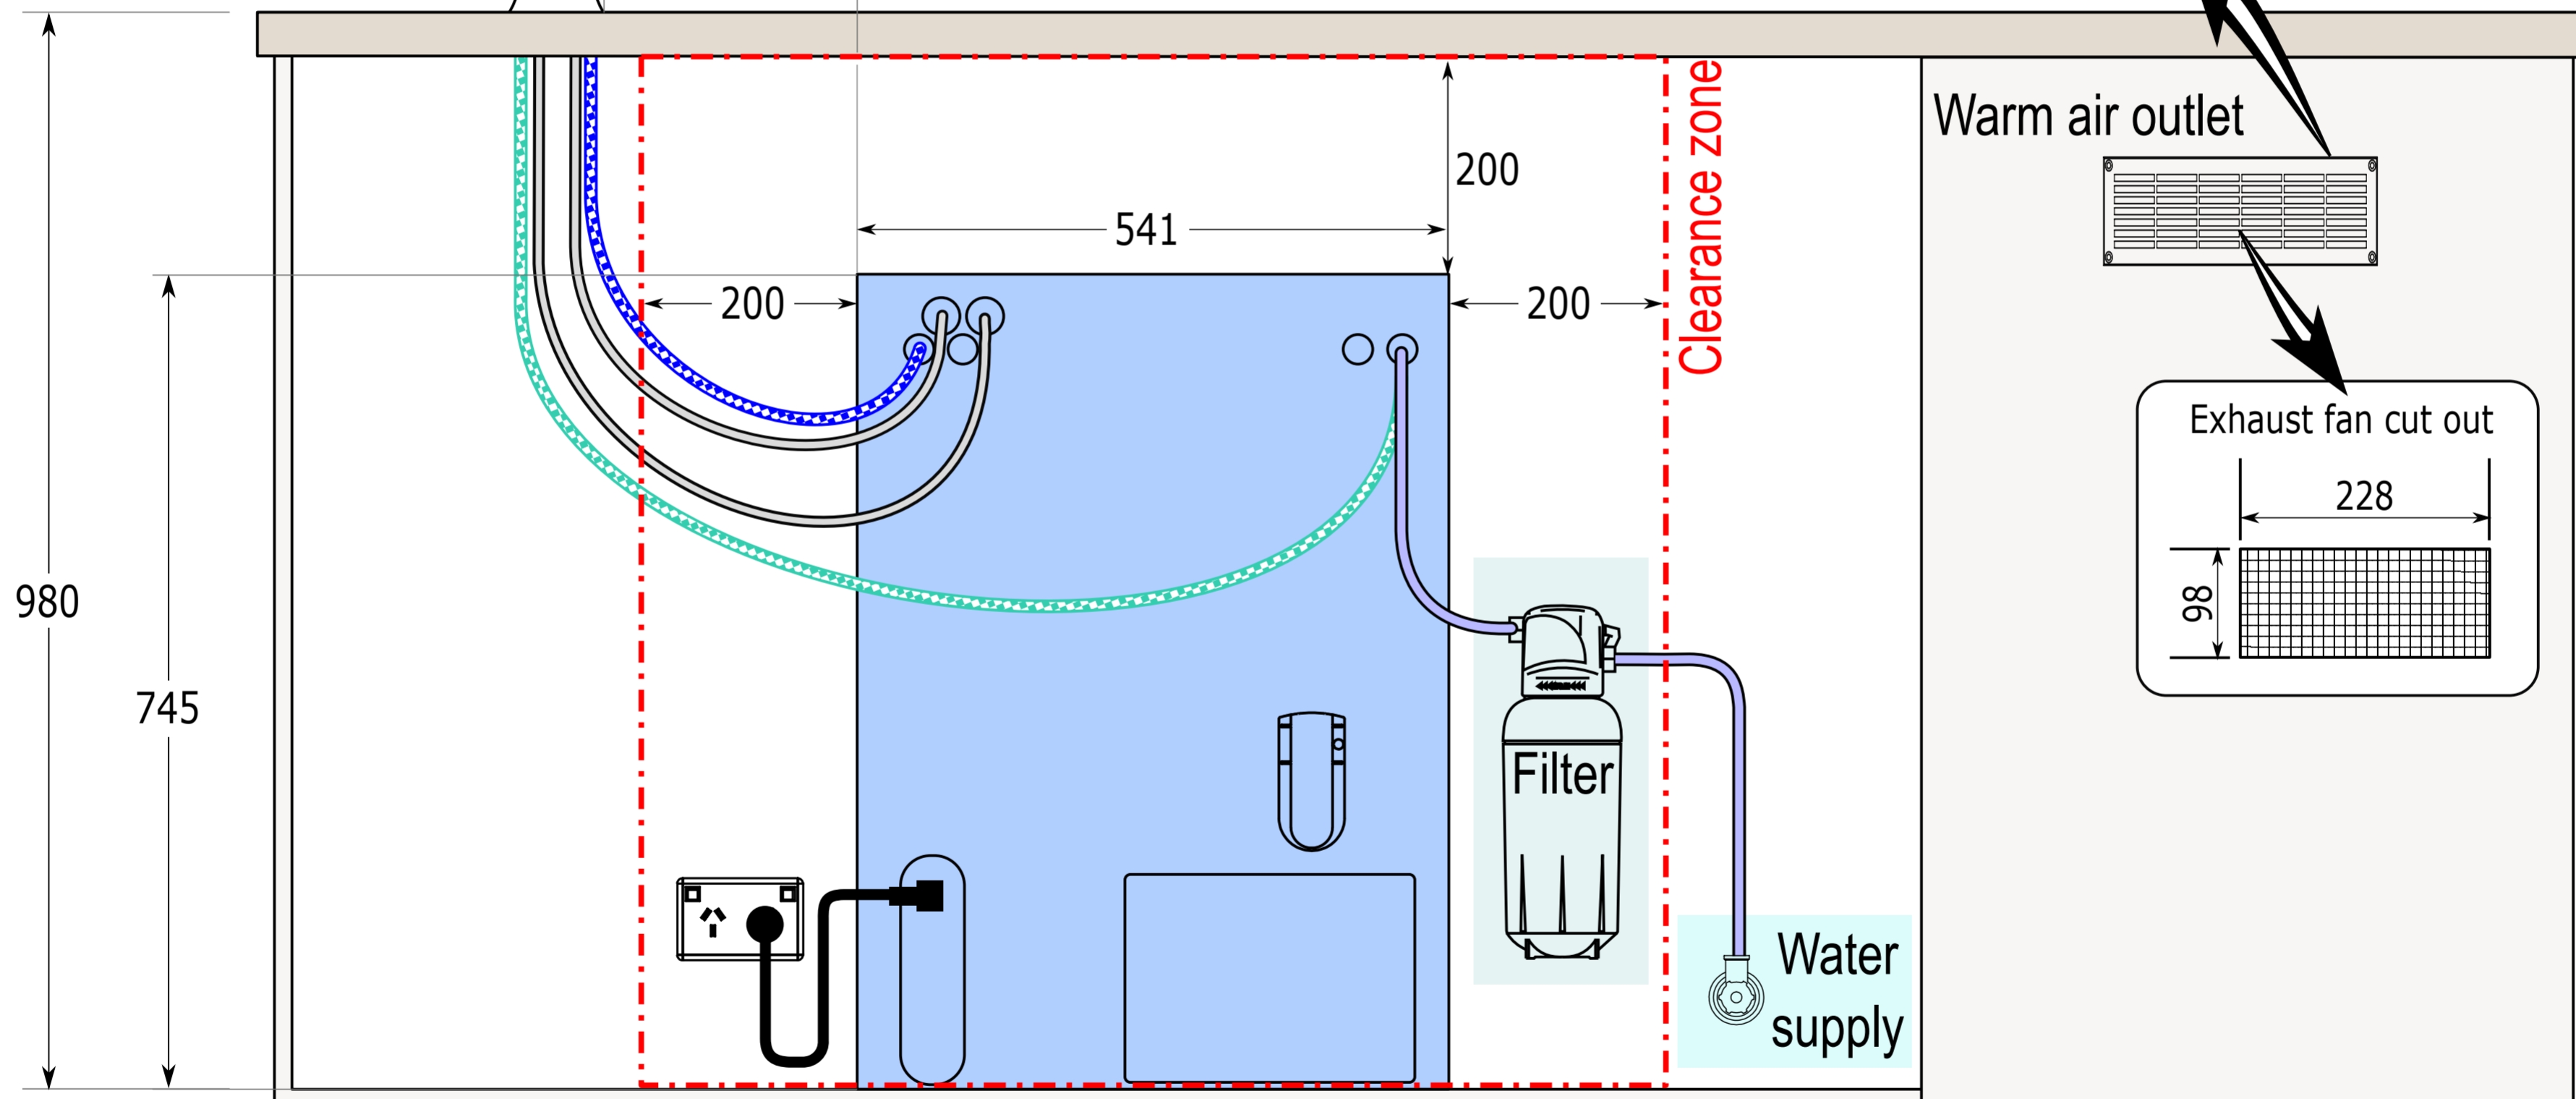

Do not install Font and Tap directly above chiller unit.
Minimum distance for Font and Tap from unit is 300mm

300

Dual exhaust fan kit 93159NZ

Fan plug

Digital Controller
Requires 1x
230V GPO

- Ambient water
- Chilled water
- Water supply
- Filter hoses