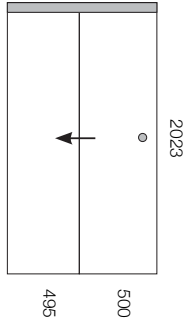

REAR DRAIN

SCREEN OPTIONS

Screens are reversible

Soft-Close Sliding

SKU: 722721

Hinged

SKU: 722726