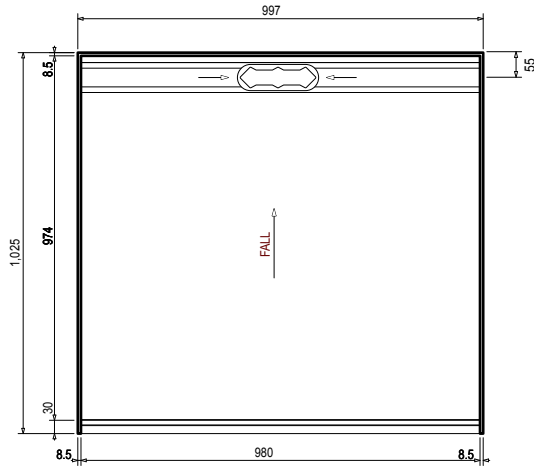

REAR DRAIN

SCREEN OPTIONS

Screens are reversible

Soft-Close Sliding

SKU: 722721

Hinged

SKU: 722726