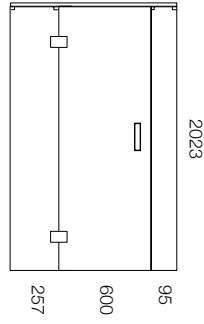

REAR DRAIN

SCREEN OPTIONS

Screens are reversible

Soft-Close Sliding

SKU: 722721

Hinged

SKU: 722726