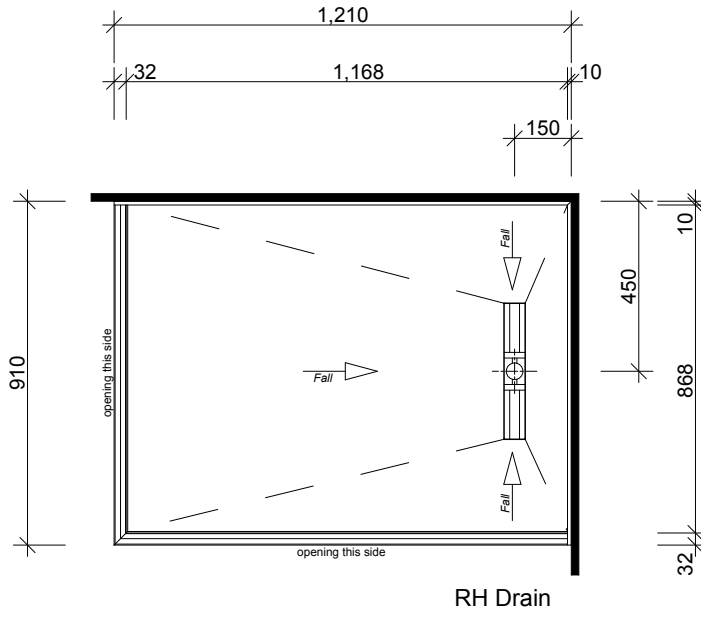

LYRIC BASE

SCREEN OPTIONS