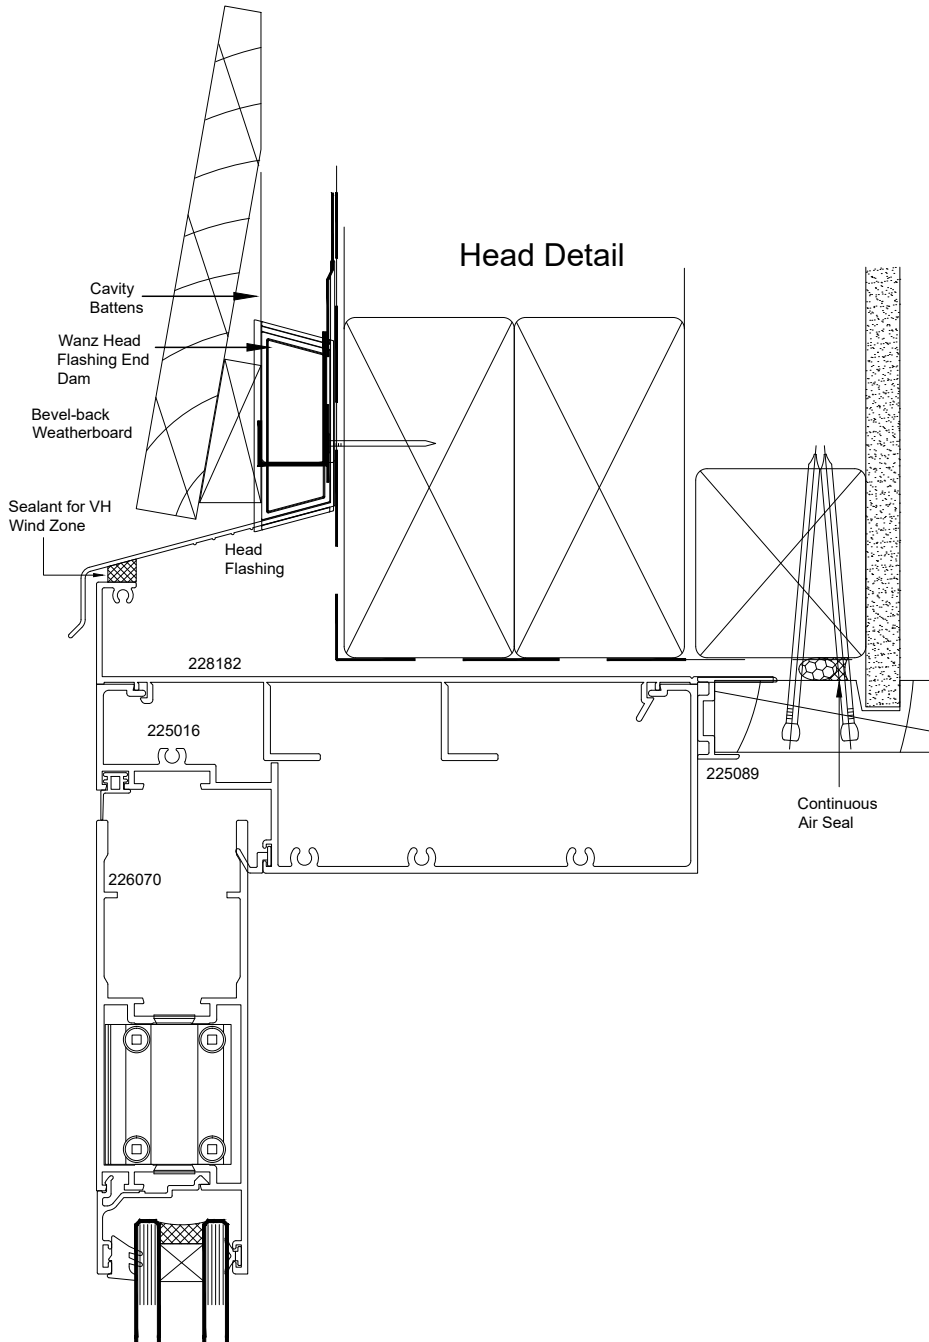

Atlantic High Performance Suite (48mm Platform)

Hinged Door - Cavity Fixed - Bevel Back Weatherboards - Head
159 Frame - Standard - Door Window Head

QuickCode:A1DF4_CBH

0800 397 263

technical@altus.co.nz
www.designresource.co.nz