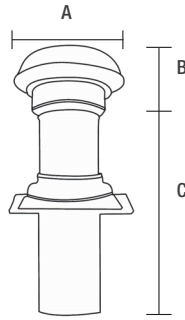

DIMENSION INFORMATION (MM)

Model	A	B	C
FAN0529 - FAN1002	275	170	-
FAN1009	275	170	-
FAN0531 - FAN0533	275	170	-
FAN0530 - FAN0967	275	170	500
FAN1060	275	170	500
FAN0532 - FAN0534	275	170	500
FAN0739 - FAN0740	275	170	500

Dimensions - Thru Roof Fans

TECHNICAL SPECIFICATION & PERFORMANCE DATA

Model	FAN0529 FAN0530 FAN0740	FAN1002 FAN0967	FAN0531 FAN0532 FAN0739	FAN0533 FAN0534	FAN1009 FAN1060
Supply Voltage	220-240VAC	220-240VAC	220-240VAC	220-240VAC	220-240VAC
Fan	Centrifugal	Centrifugal	Axial	Axial	Axial - Whisper
Fan Performance	153 l/s, 550m ³ /hr	153 l/s, 550m ³ /hr	75 l/s, 270m ³ /hr	75 l/s, 270m ³ /hr	89 l/s, 320m ³ /hr
Fan Wattage	58W	58W	44W	44W	46W
Maximum Pressure	320 Pa	320 Pa	80 Pa	130 Pa	130 Pa
Fan Speed	2500 RPM	2500 RPM	2850 RPM	2850 RPM	2750 RPM
Sound Level @ 1m	62 dB(A)	62 dB(A)	55 dB(A)	55 dB(A)	38 dB(A)
Operating Temp	-25 - +50°C	-25 - +50°C	-20 - +80°C	-20 - +80°C	-20 - +80°C
IP Rating	IPX4	IPX4	IPX2	IPX2	IPX2