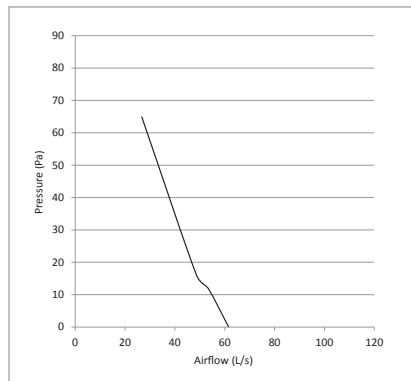

FAN0531/FAN0532/FAN0739