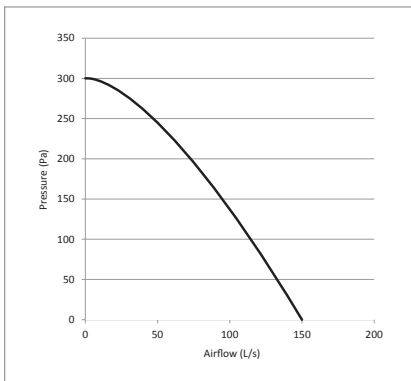

DIMENSION INFORMATION (MM)

Model	A	B	C
FAN0529 - FAN1002	275	170	-
FAN1009	275	170	-
FAN0531 - FAN0533	275	170	-
FAN0530 - FAN0967	275	170	500
FAN1060	275	170	500
FAN0532 - FAN0534	275	170	500
FAN0739 - FAN0740	275	170	500

Dimensions - Thru Roof Fans

TECHNICAL SPECIFICATION & PERFORMANCE DATA

Model	FAN0529 FAN0530 FAN0740	FAN1002 FAN0967	FAN0531 FAN0532 FAN0739	FAN0533 FAN0534	FAN1009 FAN1060
Supply Voltage	220-240VAC	220-240VAC	220-240VAC	220-240VAC	220-240VAC
Fan	Centrifugal	Centrifugal	Axial	Axial	Axial - Whisper
Fan Performance	153 l/s, 550m ³ /hr	153 l/s, 550m ³ /hr	75 l/s, 270m ³ /hr	75 l/s, 270m ³ /hr	89 l/s, 320m ³ /hr
Fan Wattage	58W	58W	44W	44W	46W
Maximum Pressure	320 Pa	320 Pa	80 Pa	130 Pa	130 Pa
Fan Speed	2500 RPM	2500 RPM	2850 RPM	2850 RPM	2750 RPM
Sound Level @ 1m	62 dB(A)	62 dB(A)	55 dB(A)	55 dB(A)	38 dB(A)
Operating Temp	-25 - +50°C	-25 - +50°C	-20 - +80°C	-20 - +80°C	-20 - +80°C
IP Rating	IPX4	IPX4	IPX2	IPX2	IPX2