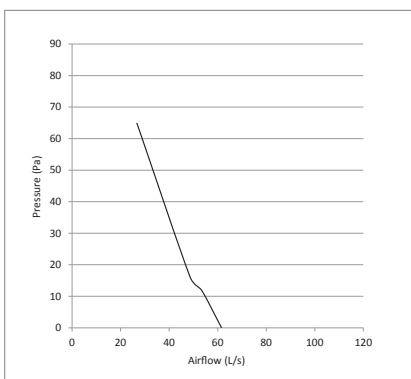

FAN0533/FAN0534