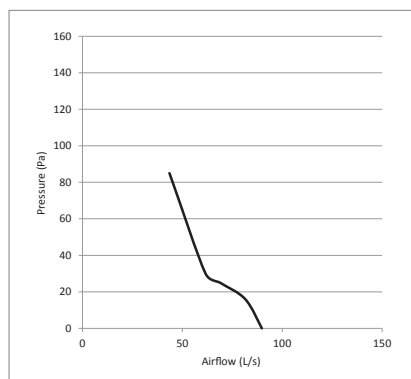

FAN1009/FAN1060