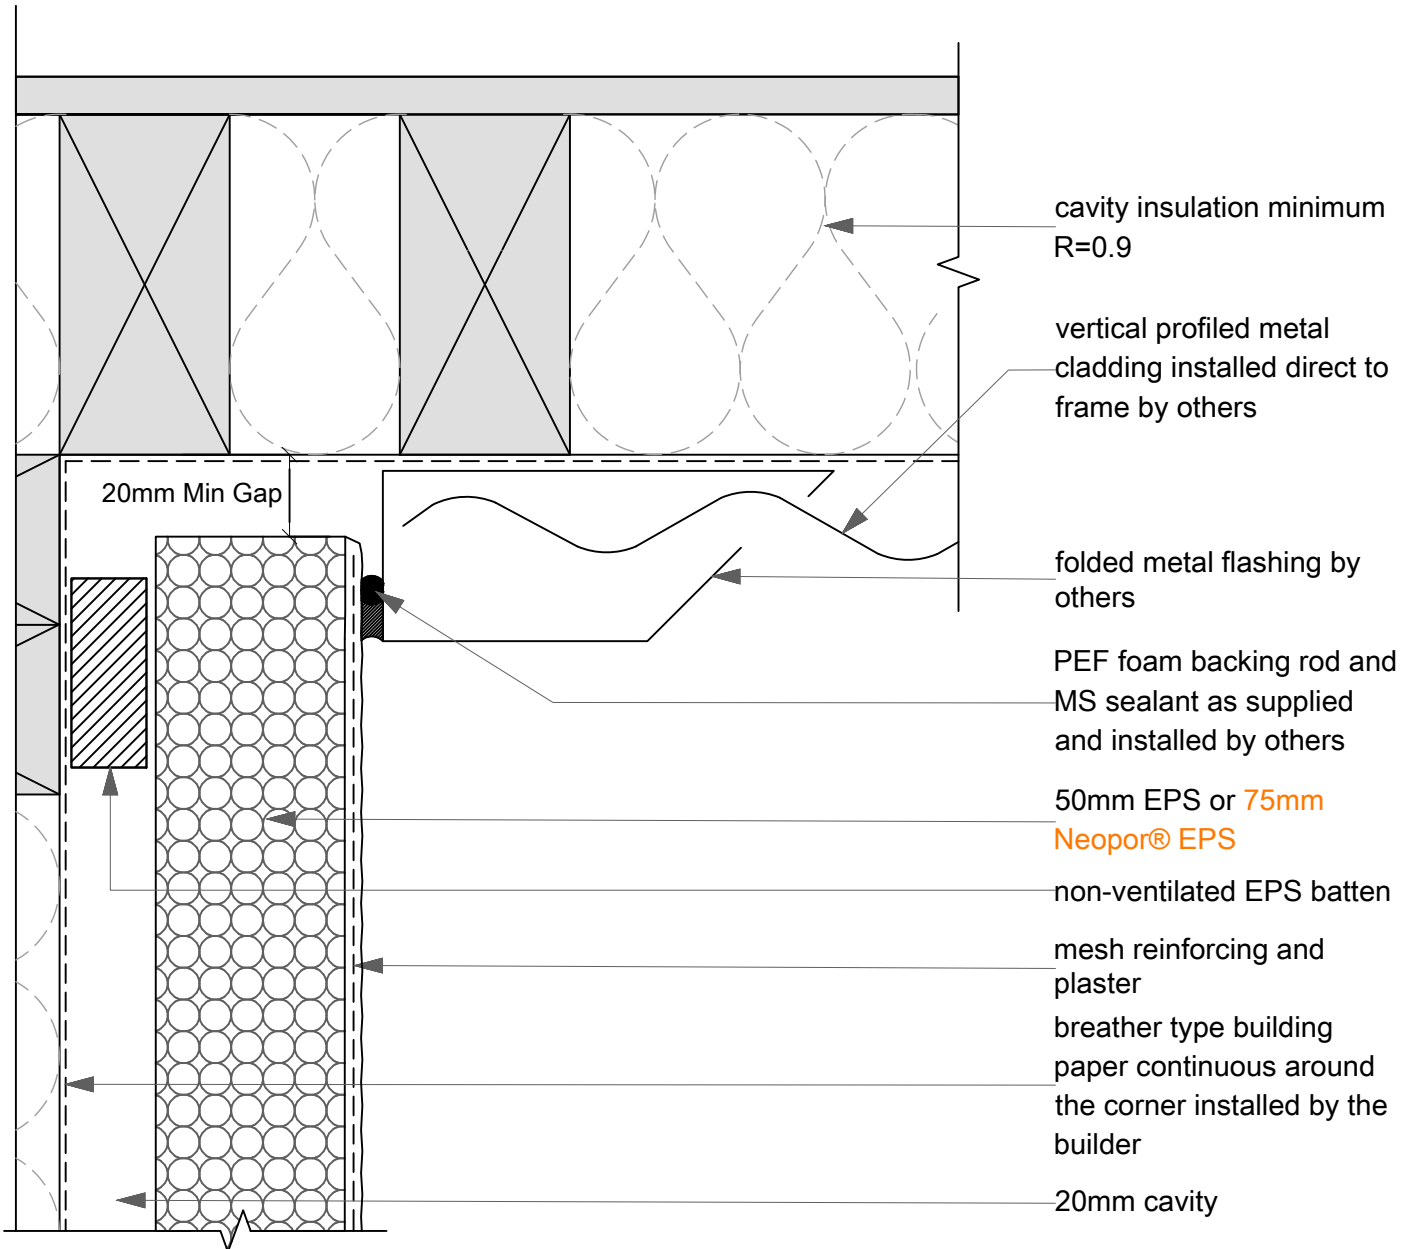

BRANZ Appraised
Appraisal No.510 [2013]

05E
SCALE: 1:2

Wall: Internal Corner - PROFILED METAL
CAVITECLAD