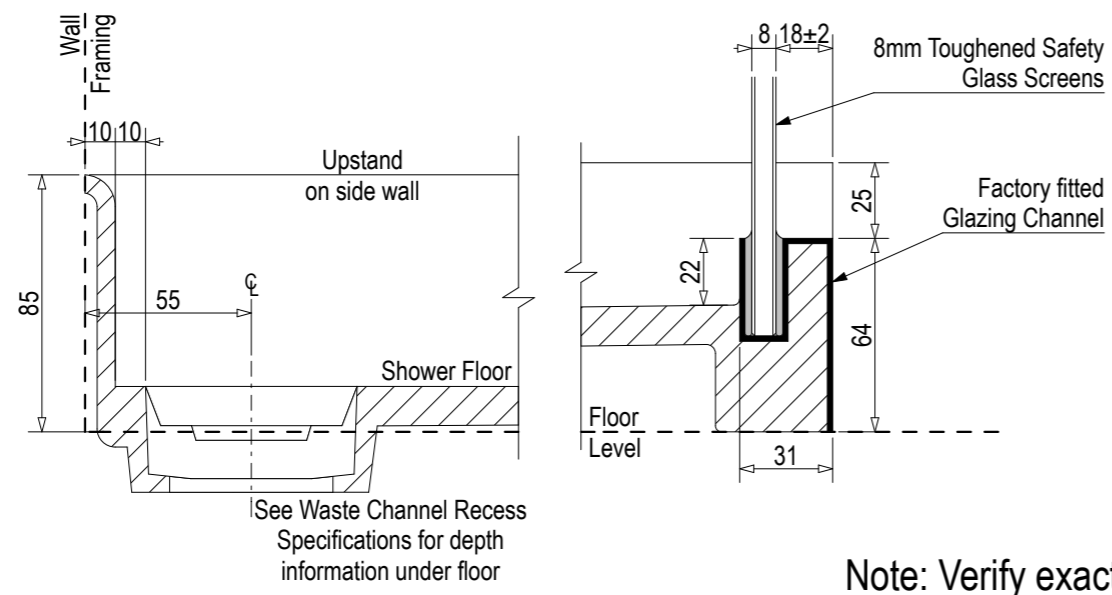

Note: Drain position central unless dimensioned otherwise

### Step Entry

SKU: LQ-TAI-LH-ST

### Level Entry

SKU: LQ-TAI-LH-LE

Note: Verify exact shower base dimensions on site

## AQUAPLANE WASTE FITTING

- EasyClean Waste with in-built trap
- 50L/min ultra flow rate
- Removable fin for easy cleaning
- 40/50mm outlet with swivel fitting
- Components bolt together for guaranteed watertightness