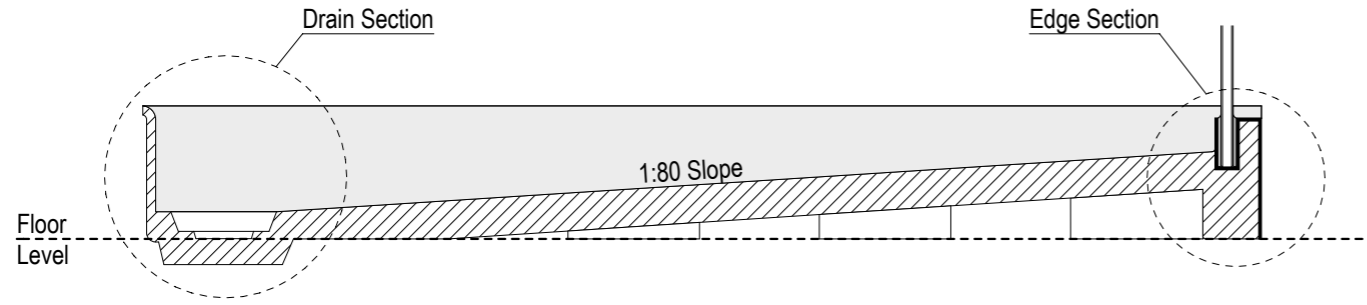

Note: Drain position central unless dimensioned otherwise

### Step Entry

SKU: LQ-TAI-LH-ST

### Level Entry

SKU: LQ-TAI-LH-LE

Note: Verify exact shower base dimensions on site

## AQUAPLANE WASTE FITTING

- EasyClean Waste with in-built trap
- 50L/min ultra flow rate
- Removable fin for easy cleaning
- 40/50mm outlet with swivel fitting
- Components bolt together for guaranteed watertightness