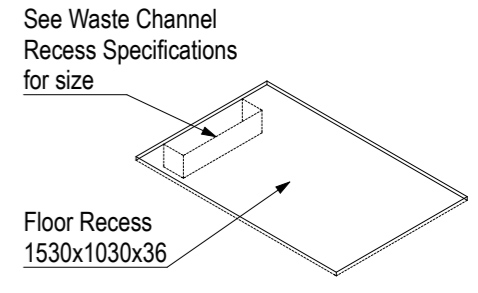

Level Entry

SKU: LQ-TAI-LH-LE

Note: Verify exact shower base dimensions on site