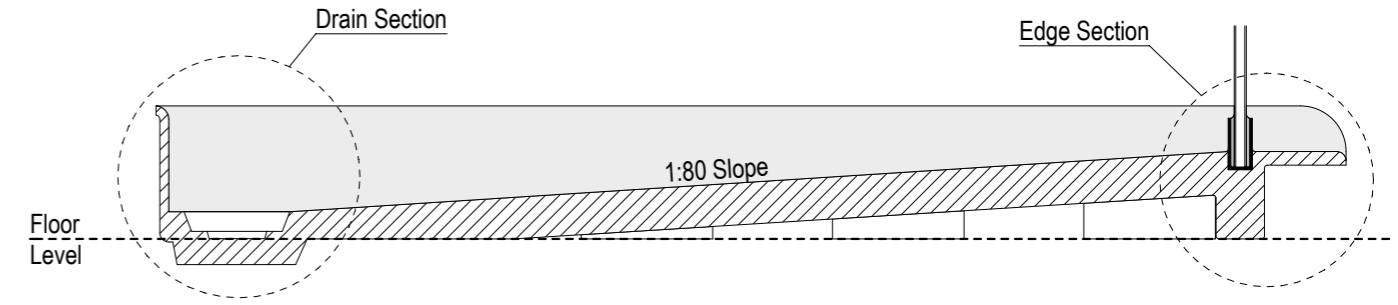

Note: Drain position central unless dimensioned otherwise

### Step Entry

SKU: LQ-TAI-LH-ST

### Level Entry

SKU: LQ-TAI-LH-LE

Note: Verify exact shower base dimensions on site

## AQUAPLANE WASTE FITTING

- EasyClean Waste with in-built trap
- 50L/min ultra flow rate
- Removable fin for easy cleaning
- 40/50mm outlet with swivel fitting
- Components bolt together for guaranteed watertightness