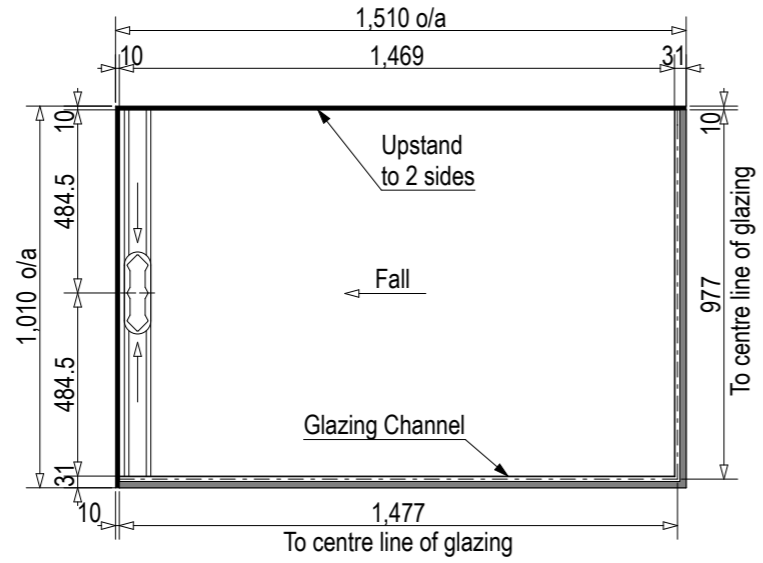

Note: Drain position central unless dimensioned otherwise

### Level Entry

SKU: LQ-TAI-LH-LE

Note: Verify exact shower base dimensions on site