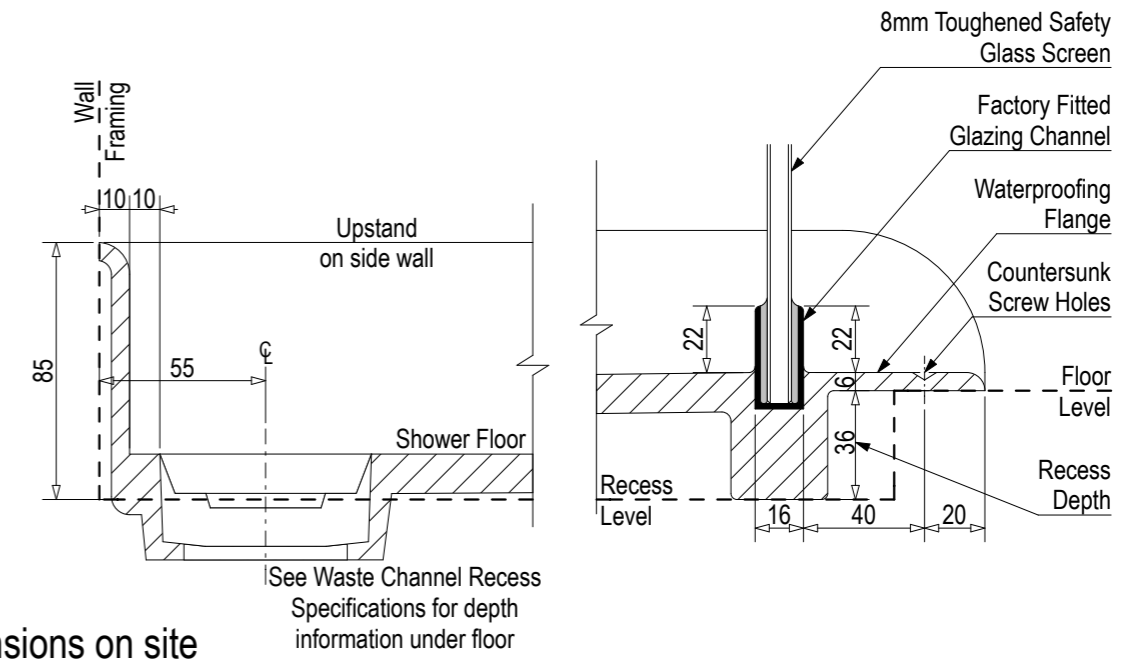

Note: Drain position central unless dimensioned otherwise

### Step Entry

SKU: LQ-TAI-LH-ST

### Level Entry

SKU: LQ-TAI-LH-LE

Note: Verify exact shower base dimensions on site

## AQUAPLANE WASTE FITTING

- EasyClean Waste with in-built trap
- 50L/min ultra flow rate
- Removable fin for easy cleaning
- 40/50mm outlet with swivel fitting
- Components bolt together for guaranteed watertightness