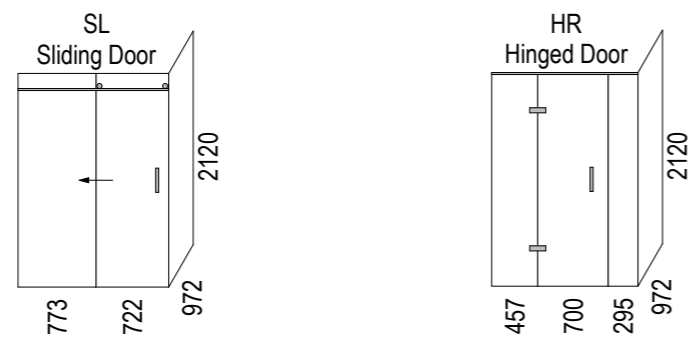

Screen Options:

For more product information go to:
www.atlantis.co.nz/shop/linea-quattro/taipei-1500x1000/

For installation instructions go to:
www.atlantis.co.nz/trade/installation/