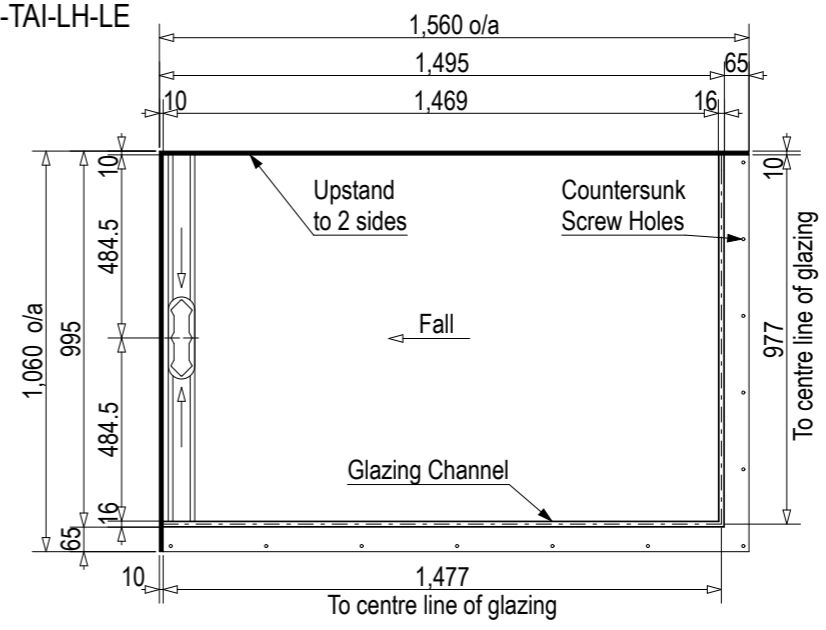

Note: Drain position central unless dimensioned otherwise

### Step Entry

SKU: LQ-TAI-LH-ST

### Level Entry

SKU: LQ-TAI-LH-LE

Note: Verify exact shower base dimensions on site

## AQUAPLANE WASTE FITTING

- EasyClean Waste with in-built trap
- 50L/min ultra flow rate
- Removable fin for easy cleaning
- 40/50mm outlet with swivel fitting
- Components bolt together for guaranteed watertightness