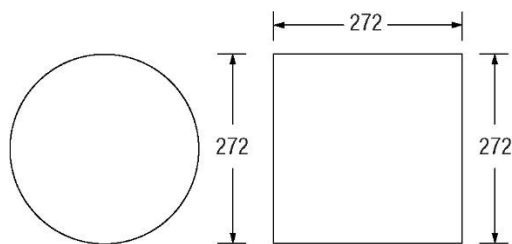

MANROSE®

Contour System 200 Fascias

	DCT4502	DCT4503	DCT4504	DCT4505	DCT4506	DCT4507	DCT4508	DCT4509
White	✓		✓		✓		✓	
Black		✓		✓		✓		✓
Round	✓	✓			✓	✓		
Square			✓	✓			✓	✓
SELV for Zone 1 Wet Areas					✓	✓	✓	✓
IP44					✓	✓	✓	✓
642lm					✓	✓	✓	✓
4200K					✓	✓	✓	✓
10W					✓	✓	✓	✓

Dimensions

Contour System 200 Round and Square Fascias