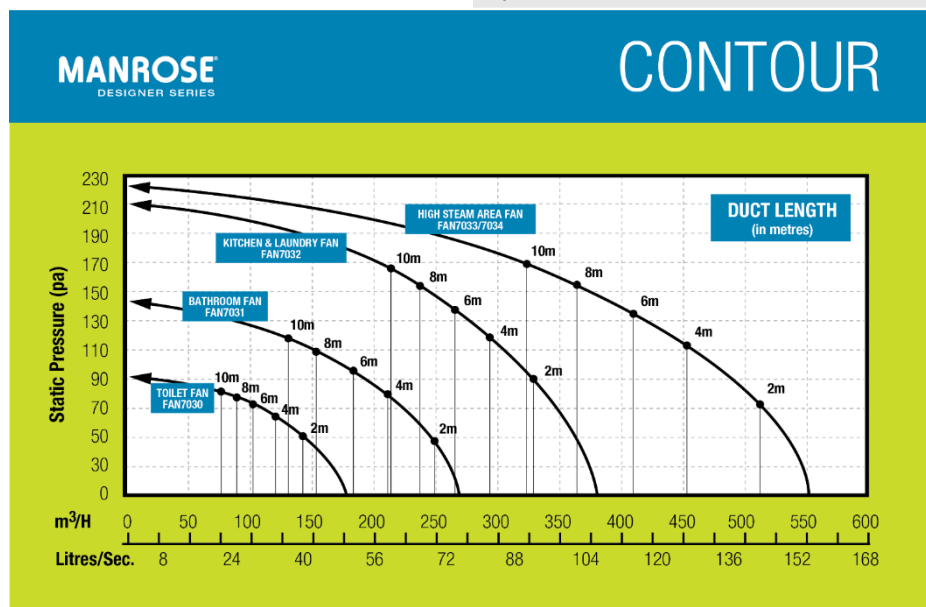

DCT4517 Manrose Contour System 225/250 Square Fascia with 10W LED Black

MANROSE®

Specifications

Contour System Fans

	FAN7030	FAN7031	FAN7032	FAN7033	FAN7034
Fan Type	Centrifugal	Centrifugal	Centrifugal	Centrifugal	Centrifugal
Exhaust Performance	42l/s, 152m ³ /hr	67l/s, 240m ³ /hr	91l/s, 328m ³ /hr	153l/s, 550m ³ /hr	153l/s, 550m ³ /hr
Fan Power	30W	38W	50W	106W	106W
Noise Level	38dB(A)	42dB(A)	42dB(A)	42dB(A)	42dB(A)
Cut Out Size	240mm	296mm	296mm	296mm	296mm
Install Depth	200mm	200mm	200mm	220mm	220mm
Rated Voltage	220-240V	220-240V	220-240V	220-240V	220-240V
IP Rating	IPX4	IPX4	IPX4	IPX4	IPX4
Duct Size (order separately)	100mm	150mm	150mm	150mm	150mm
Suits Fascia System	System 200	System 225 / 250	System 225 / 250	Complete Product	Complete Product
Fascia Included	No	No	No	Round White	Square White

Dimensions

MODEL	A	B	C	D
System 200	Ø240mm	272mm	Ø100mm	170mm
System 225	Ø296mm	328mm	Ø150mm	197mm
System 250	Ø296mm	328mm	Ø150mm	197mm
System 300	Ø296mm	328mm	Ø150mm	195mm

MANROSE®

Contour System 200 Fascias