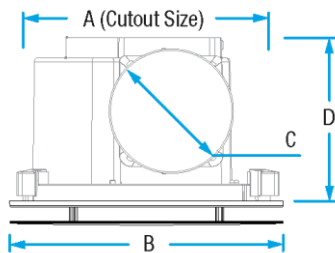

Dimensions

MODEL	A	B	C	D
System 200	Ø240mm	272mm	Ø100mm	170mm
System 225	Ø296mm	328mm	Ø150mm	197mm
System 250	Ø296mm	328mm	Ø150mm	197mm
System 300	Ø296mm	328mm	Ø150mm	195mm

MANROSE®

Contour System 200 Fascias