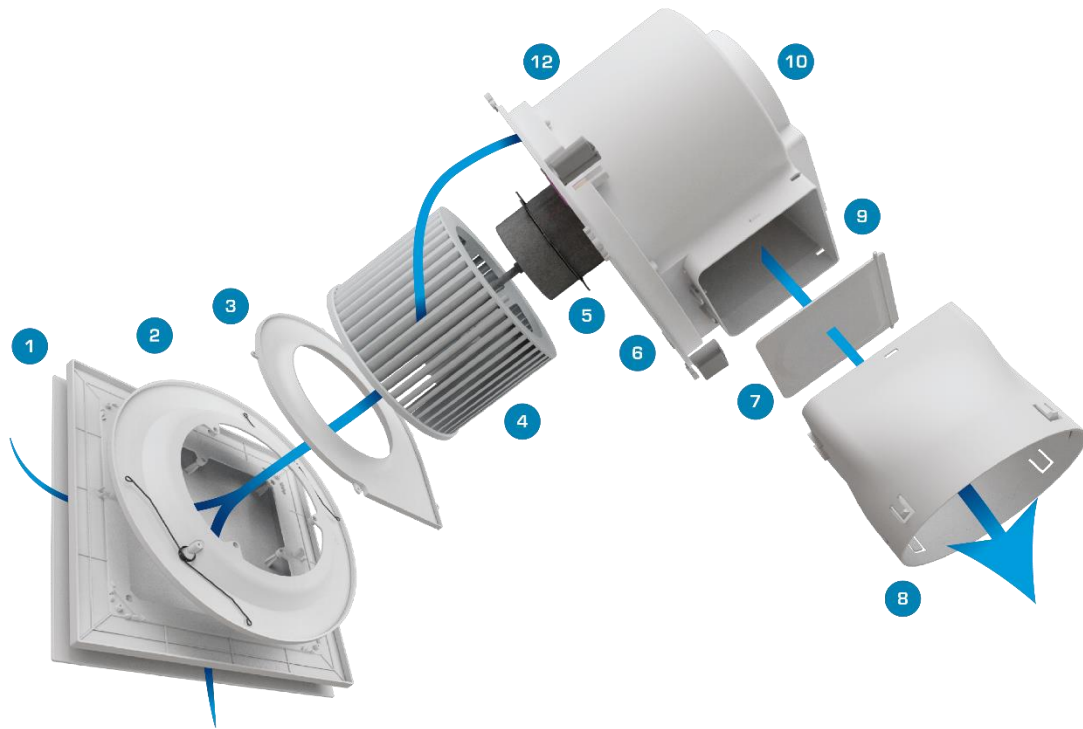

Solution Simplicity

1. Wide range of aesthetic round and square fascias with, or without LED's
2. Spring fit fascia for speed on site
3. Profiled fan scroll cover to maximise airflow and performance
4. High performance, high pressure centrifugal impellor
5. Sealed motor with long life Japanese SI steel bearings
6. Knock out for cable feed for easy fit optional LED fascias
7. Deep spigot for easy duct connection
8. Integrated backdraught shutter – saves losing heat or cooling out through your fan
9. Swing out arms for easy installation – no need to screw into plasterboard and fast to fit
10. Pre fitted plug and lead for quick and easy on-site installation
11. Robust black polypropylene body to handle construction site conditions
12. Side ducted and low profile- designed to fit in multi-story buildings with restricted floor void