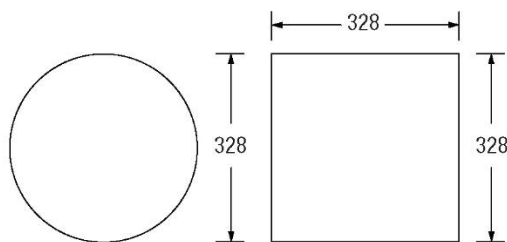

MANROSE®

Contour System 225/250 Fascias

	DCT4502	DCT4503	DCT4504	DCT4505	DCT4506	DCT4507	DCT4508	DCT4509
White	✓		✓		✓		✓	
Black		✓		✓		✓		✓
Round	✓	✓			✓	✓		
Square			✓	✓			✓	✓
SELV for Zone 1 Wet Areas					✓	✓	✓	✓
IP44					✓	✓	✓	✓
1200lm					✓	✓	✓	✓
4200K					✓	✓	✓	✓
14W					✓	✓	✓	✓

Dimensions

Contour System 225 and System 300 Round and Square Fascias