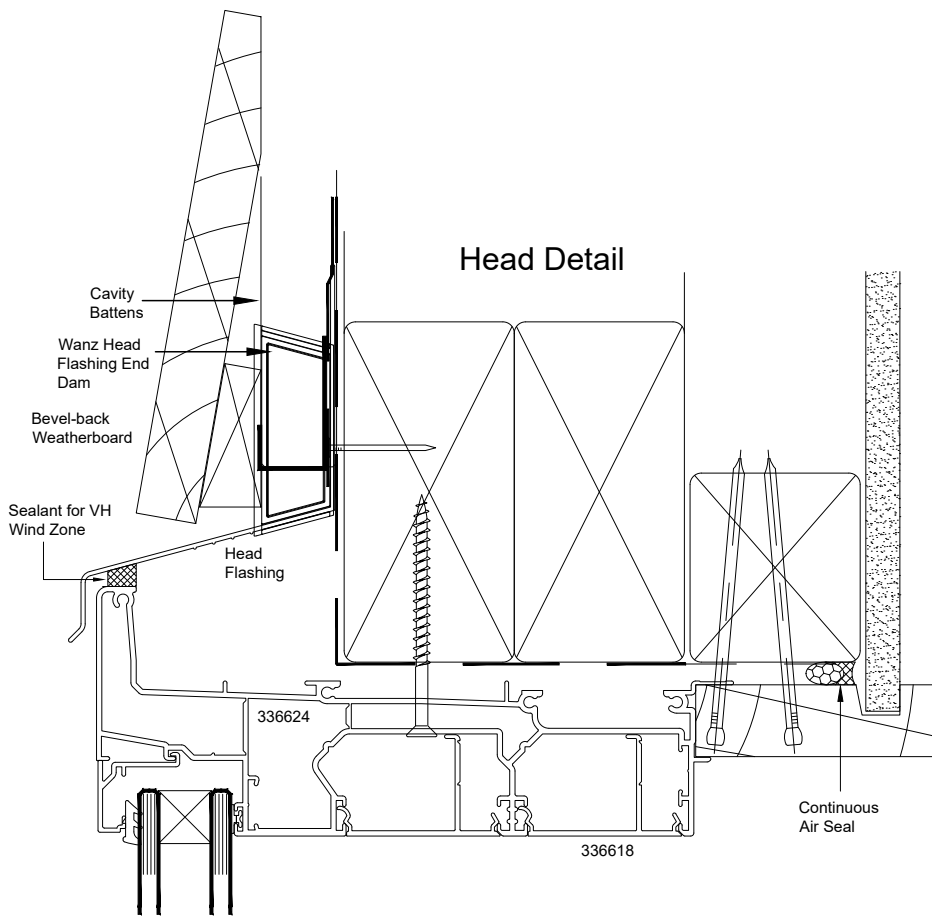

Pacific Architectural Suite (40mm platform)

Stacker Door - Cavity Fixed - Bevel Back Weatherboards - Head
Flanged Frame - - Fixed Overlite Head

QuickCode:A4DS6_CBH

0800 397 263

technical@altus.co.nz
www.designresource.co.nz