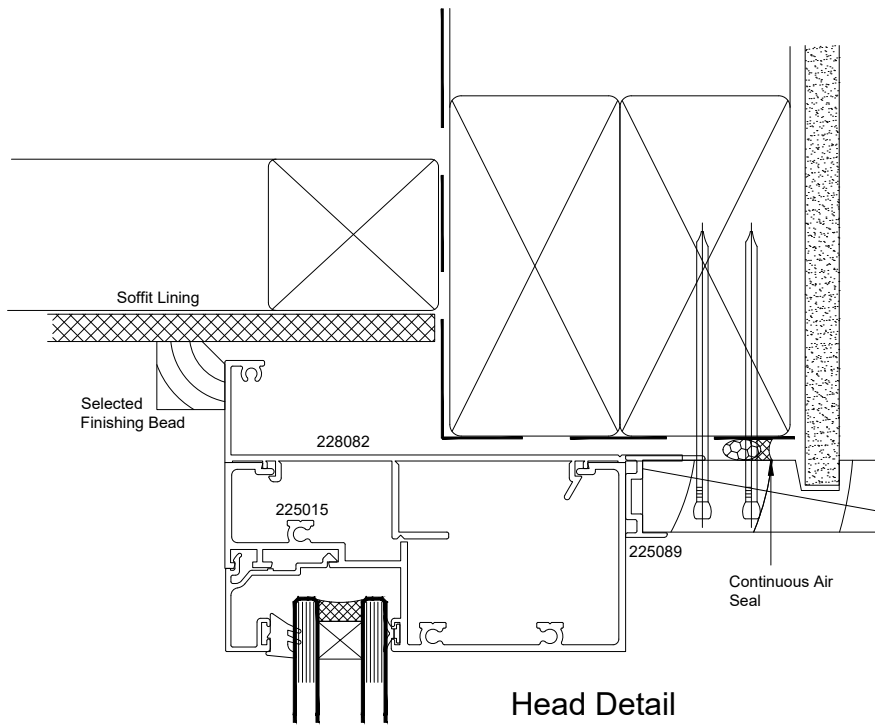

Atlantic High Performance Suite (48mm Platform)

Hinged Door - Cavity Fixed - Brick Veneer - Head
106 Frame - Soffit at Head - Fixed Overlite Head

QuickCode:A1DF4_CCH

0800 397 263

technical@altus.co.nz
www.designresource.co.nz