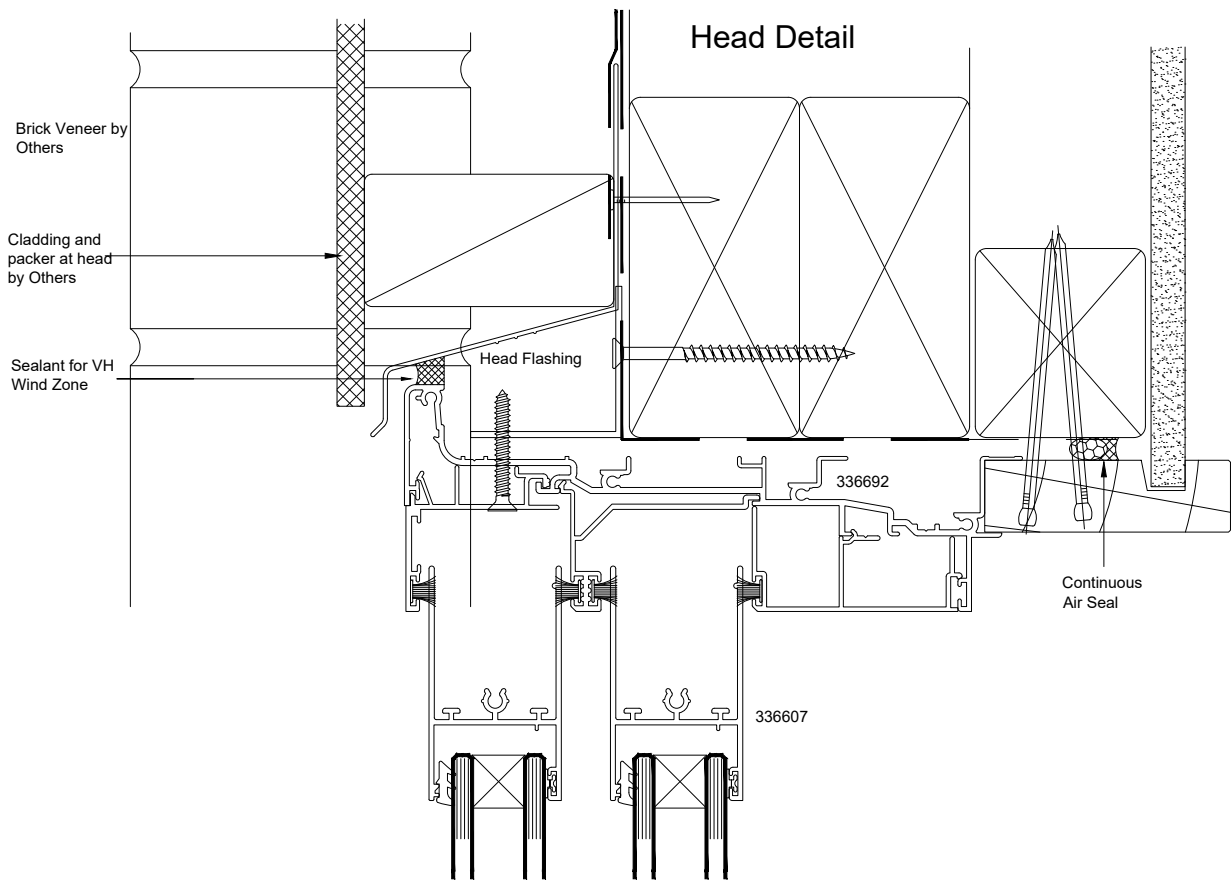

# Pacific Residential Suite (35mm Platform)

Eurostacker Bottom Rolling - Cavity Fixed - Brick Veneer - Head  
Flanged Frame - Light Cladding Above - Door Window Head

QuickCode:A5DS3\_CCH

0800 397 263

technical@altus.co.nz  
www.designresource.co.nz