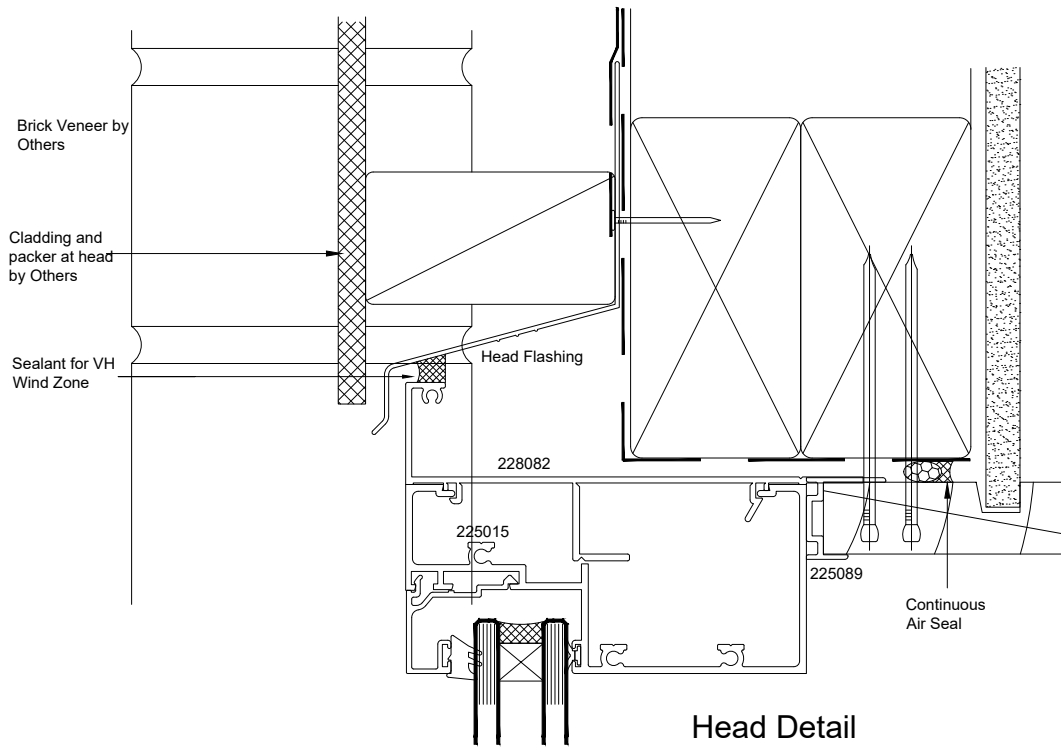

Atlantic High Performance Suite (48mm Platform)

Hinged Door - Cavity Fixed - Brick Veneer - Head
106 Frame - Light Cladding Above - Fixed Overlite Head

QuickCode:A1DF4_CCH

0800 397 263

technical@altus.co.nz
www.designresource.co.nz