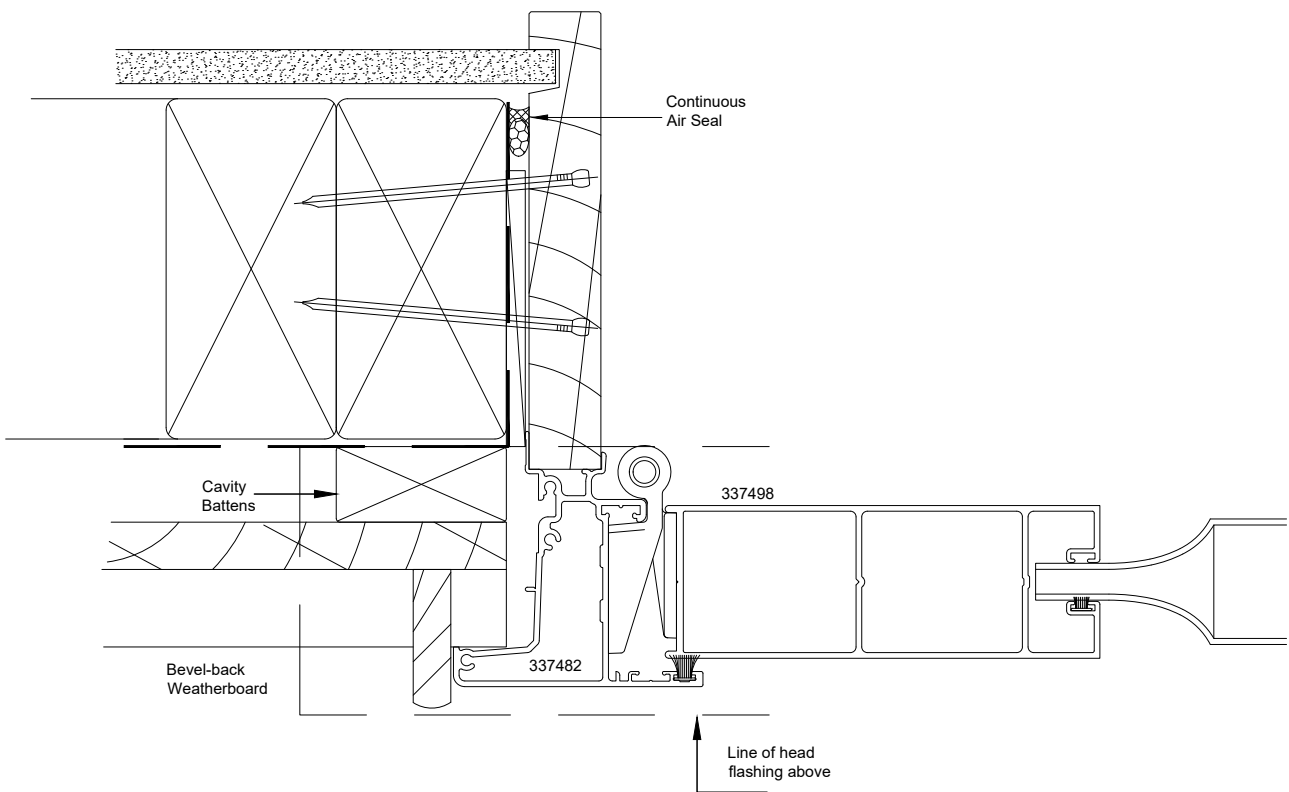

Pacific Residential Suite (35mm Platform)

Entrance Door - Cavity Fixed - Bevel Back Weatherboards - Jamb
Flanged Frame - -

QuickCode:A5DF2_CBJ

Jamb Detail

Fletcher Aluminium
Pacific Residential Suite

0800 397 263