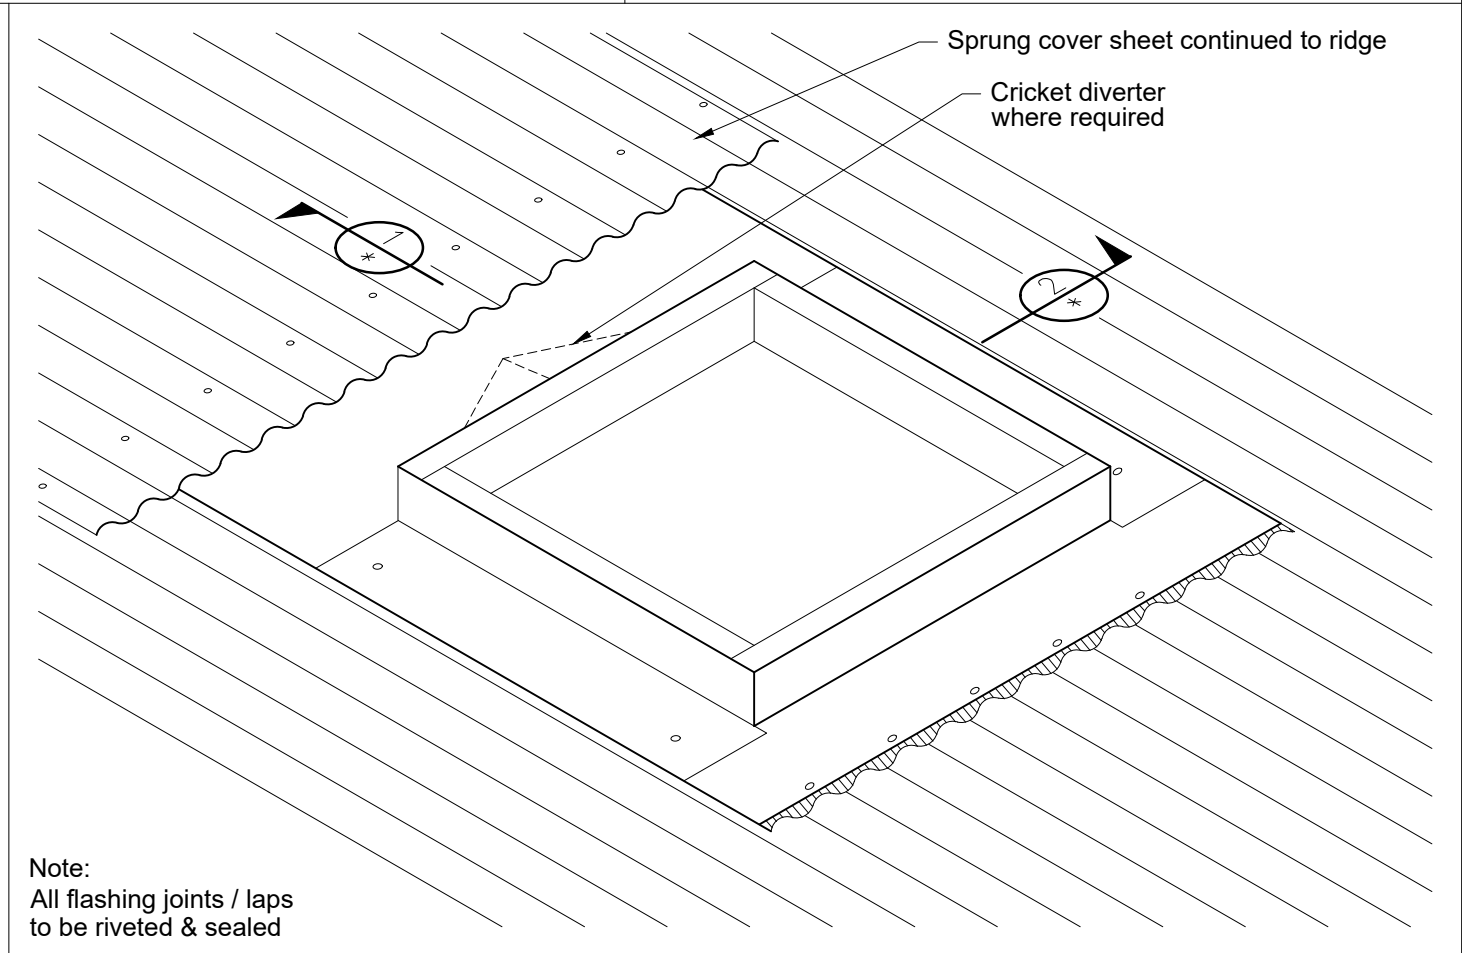

Mega Roof Window (non-vent)			
Model No.	Daylight Dimension (mm)	Fixing Dimension (mm)	Overall Dimension (mm)
MRW1616	1535 x 1535	1635 x 1635	1660 x 1660
MRW2014	1890 x 1290	1990 x 1390	2015 x 1415
MRW2418	2275 x 1675	2375 x 1775	2400 x 1800
MRW3014	2890 x 1290	2990 x 1390	3015 x 1415

Not to scale, do not scale from drawing. All details are generic in nature and should be read in conjunction with the roofing manufacturers' standard penetration details.

Note:
All flashing joints / laps to be riveted & sealed