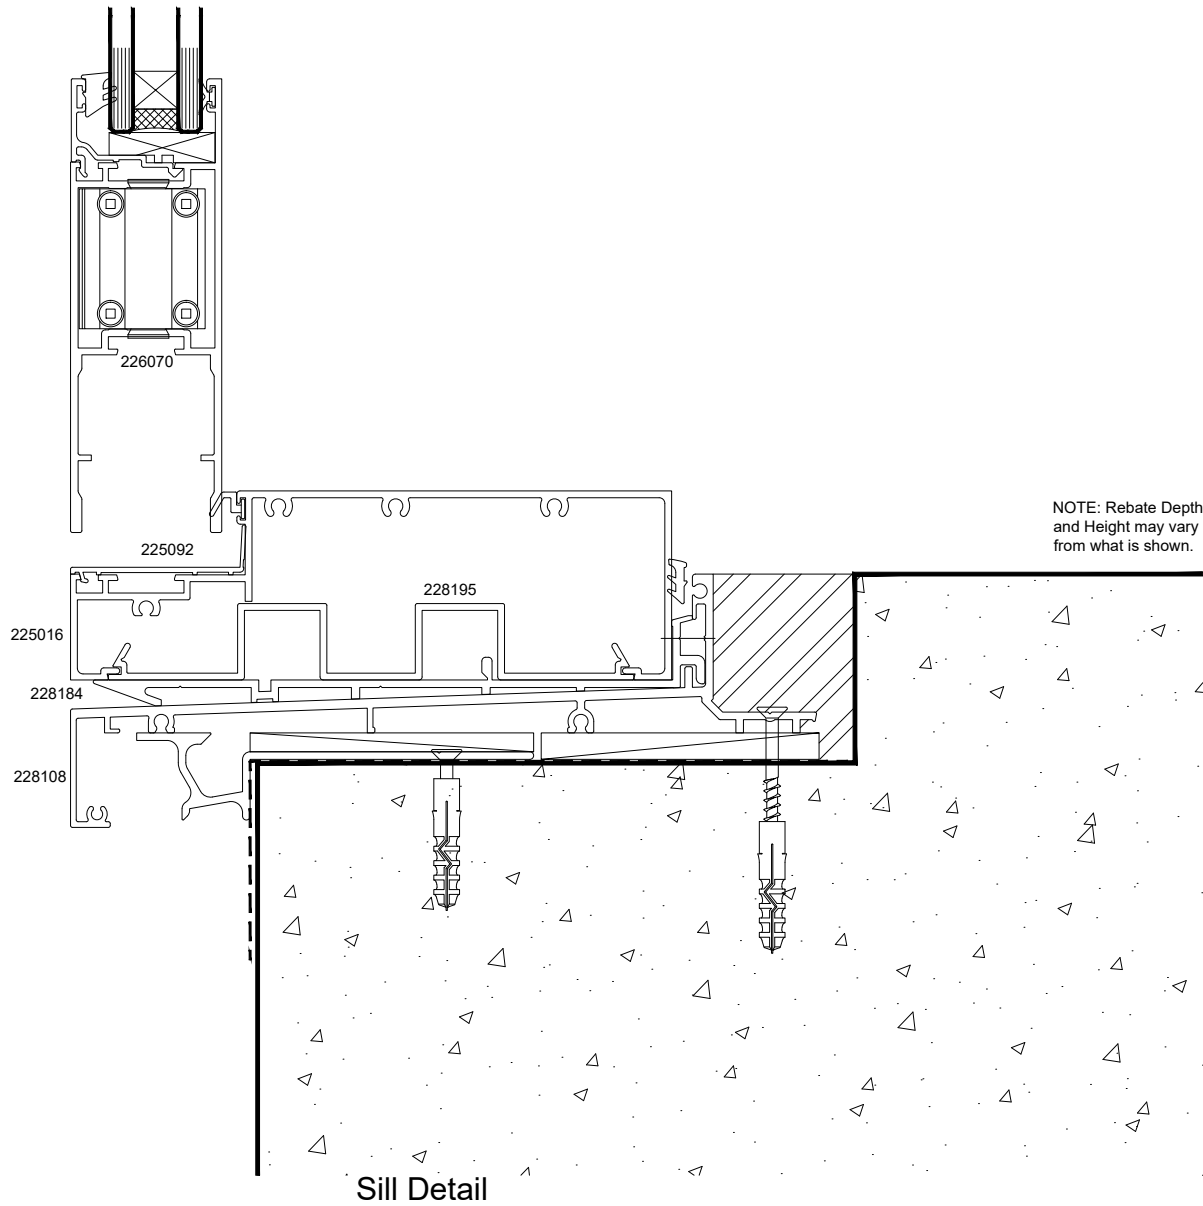

Atlantic High Performance Suite (48mm Platform)

Hinged Door - Cavity Fixed - Plywood Sheet - Rebated Sill
159 Frame - -

QuickCode:A1DF4_CLR

0800 397 263

technical@altus.co.nz
www.designresource.co.nz

Disclaimer: This information is intended solely as a guide for use of Altus products. Before using you should ensure that the product is suitable for use in the specific application. Nothing in this information constitutes a statement of fitness for particular purpose and appropriate expert advice is to always be obtained. Altus makes no warranty regarding the use of this information with non-Altus products. This drawing is the property of Altus NZ Ltd.