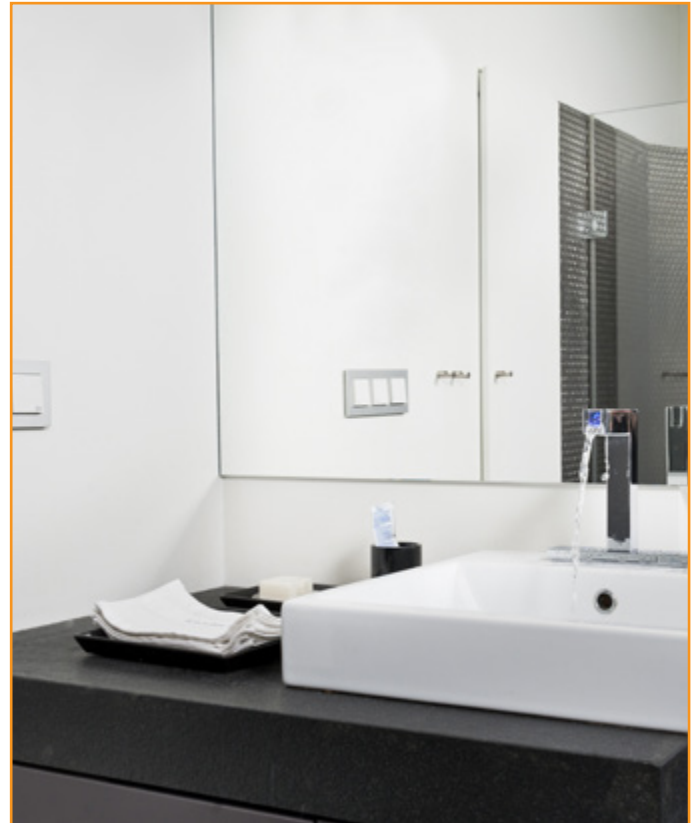

IBS Showerline is the ideal choice for all wet wall lining requirements. It is impact resistant and has a soft white curtain coated finish that is easy to keep clean. This will mean that your wet or utility area will stay looking great for many years to come.

Importantly it is simple to install. Due to the nature of the product, IBS Showerline can be directly fixed to framing as well as fixed over the top of most other substrates.

Showerline is an aluminium composite panel comprising a PE (polyethylene) core sandwiched between layers of 0.4 mm aluminium, finished with a Polyvinylidene fluoride (PVDF) coating. It is supplied with a protective coating that is removed after installation.

It is easy to clean with a simple solution of 5% detergent and warm water. Avoid using steel wool or abrasive cleaning product as well as cream type cleaners.

The Showerline Wetwall Lining:

- ✓ Impact-resistant
- ✓ Beautiful consistent colour with a curtain coated finish
- ✓ Aluminium face and back means that it will not rot
- ✓ Surface protection plastic film on the face
- ✓ Easy to cut and install

IBS supplies Showerline Wetwall Lining (Showerline) for use in:

- ✓ bathrooms
- ✓ kitchens
- ✓ laundries
- ✓ food preparation areas
- ✓ any other areas where easy clean-up is required

Showerline Wetwall Lining Product Details			
L x W x Thickness (mm)	Weight (kg)	IBS Product Code	GTIN
2400 x 900 x 4.75	11.9	SLINEP04249	09421028761116
2700 x 1200 x 4.75	15.8	SLINEP042412	09421028761109

Find out more

If you're interested in any of our products, contact our team to find out more or order a sample.

1/7 Fraser Road, Panmure, Auckland, New Zealand

0800 367 759

sales@ibs.co.nz

www.ibs.co.nz