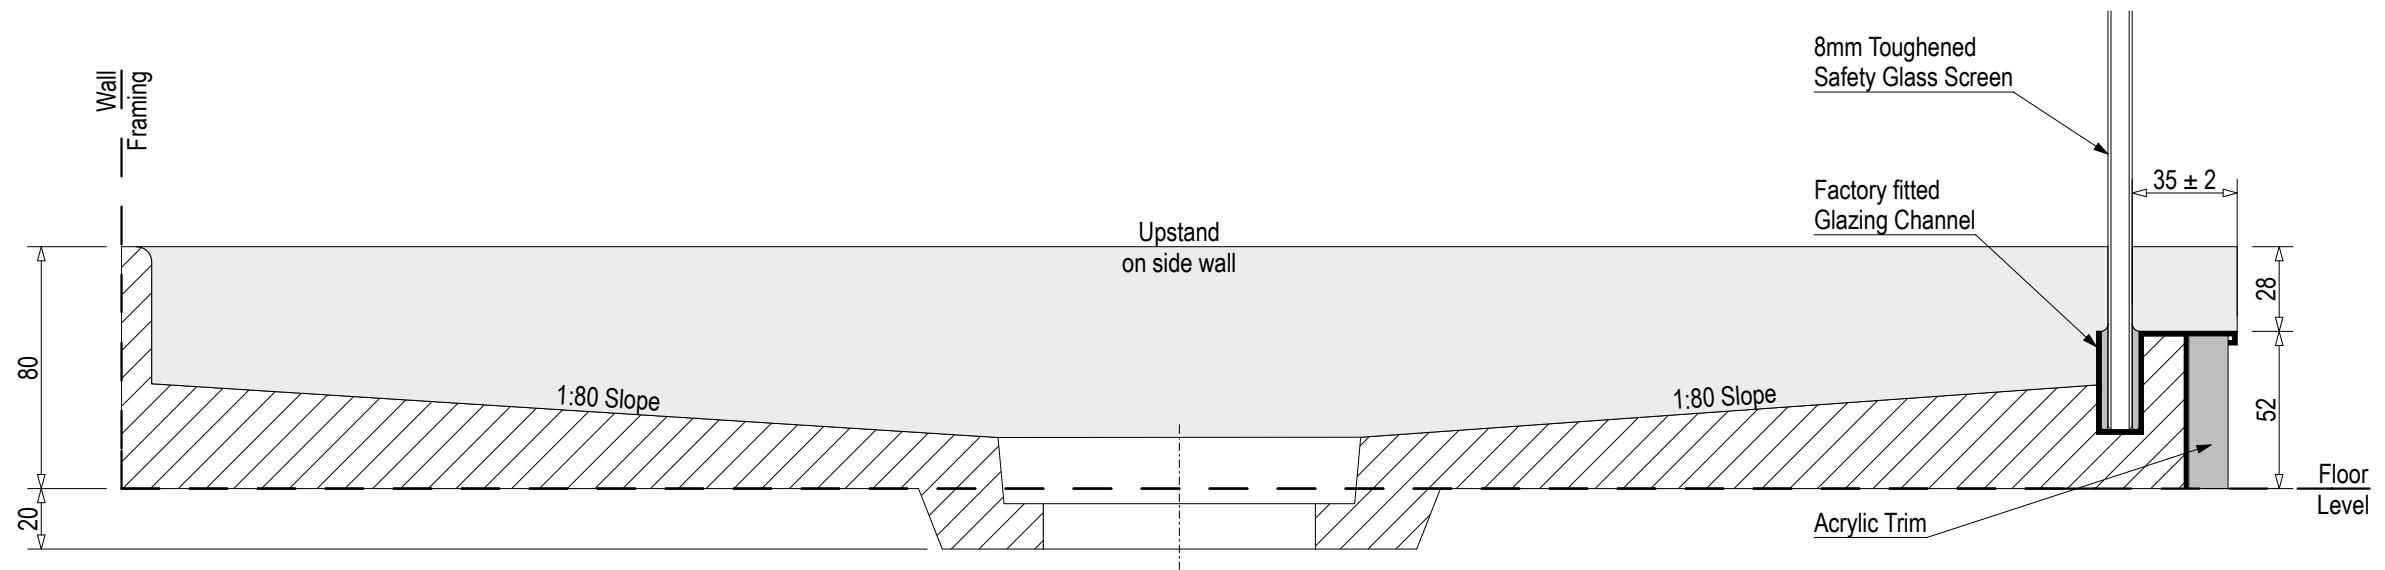

SKU: QU-MAJ

Note: Verify exact shower base dimensions on site

Screen Options:

For more product information go to:

[www.atlantis.co.nz/shop/products-all/majestic-1400x1000/](http://www.atlantis.co.nz/shop/products-all/majestic-1400x1000/)

For installation instructions go to:

[www.atlantis.co.nz/trade/installation/](http://www.atlantis.co.nz/trade/installation/)

Ensure a minimum recess size of 250mm wide x 250mm long x 150mm deep for the channel drain and waste outlet