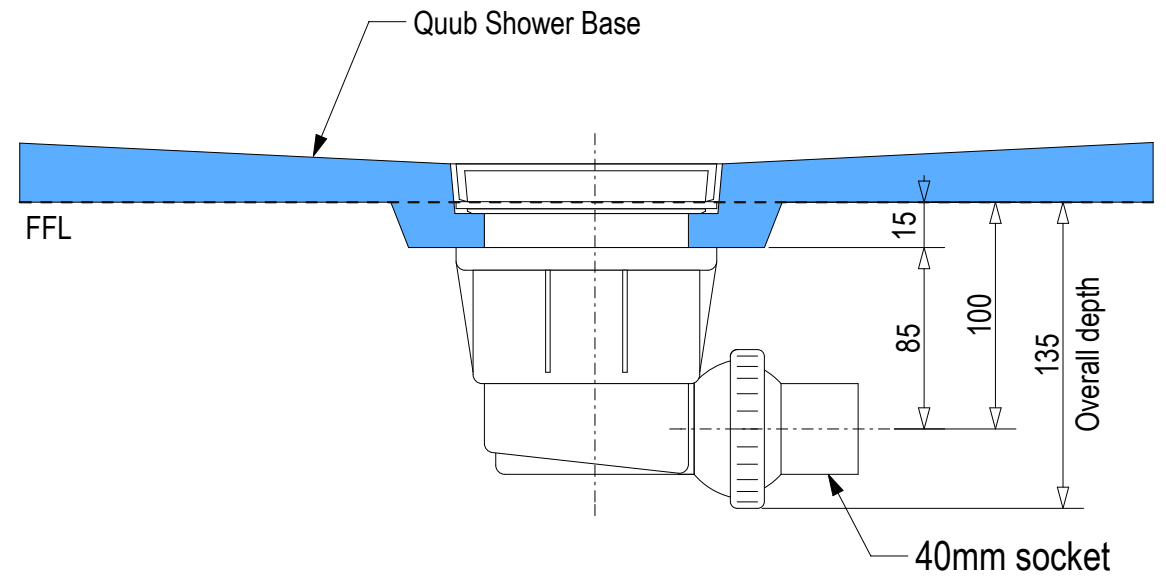

SKU: QU-MAJ

Note: Verify exact shower base dimensions on site

Screen Options:

For more product information go to:

[www.atlantis.co.nz/shop/products-all/majestic-1400x1000/](http://www.atlantis.co.nz/shop/products-all/majestic-1400x1000/)

For installation instructions go to:

[www.atlantis.co.nz/trade/installation/](http://www.atlantis.co.nz/trade/installation/)

Ensure a minimum recess size of 250mm wide x 250mm long x 150mm deep for the channel drain and waste outlet