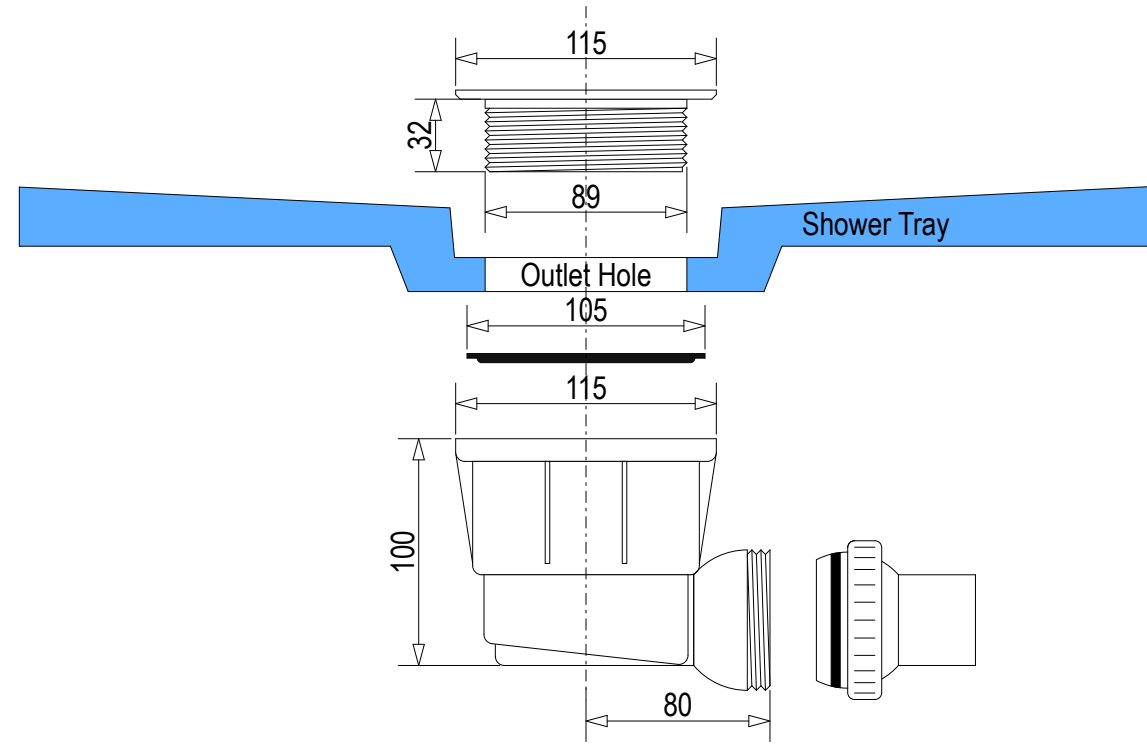

SKU: QU-MAJ

Note: Verify exact shower base dimensions on site

Screen Options:

For more product information go to:

[www.atlantis.co.nz/shop/products-all/majestic-1400x1000/](http://www.atlantis.co.nz/shop/products-all/majestic-1400x1000/)

For installation instructions go to:

[www.atlantis.co.nz/trade/installation/](http://www.atlantis.co.nz/trade/installation/)

Ensure a minimum recess size of 250mm wide x 250mm long x 150mm deep for the channel drain and waste outlet