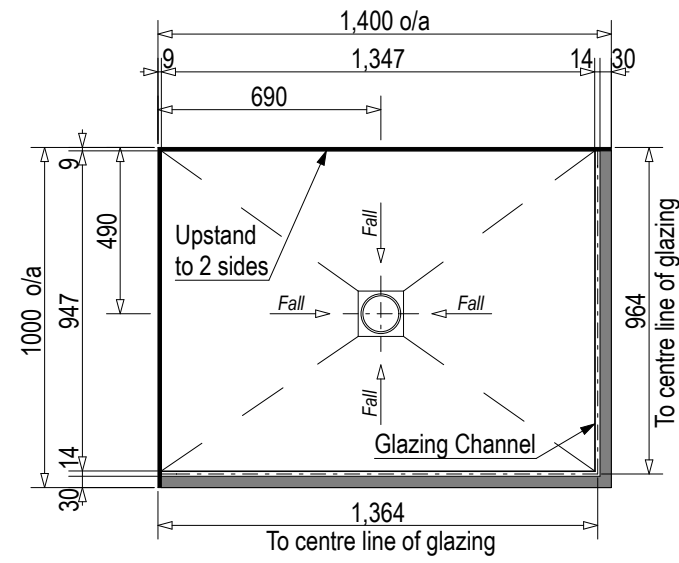

SKU: QU-MAJ

Note: Verify exact shower base dimensions on site

Screen Options:

For more product information go to:

[www.atlantis.co.nz/shop/products-all/majestic-1400x1000/](http://www.atlantis.co.nz/shop/products-all/majestic-1400x1000/)

For installation instructions go to:

[www.atlantis.co.nz/trade/installation/](http://www.atlantis.co.nz/trade/installation/)

Ensure a minimum recess size of 250mm wide x 250mm long x 150mm deep for the channel drain and waste outlet