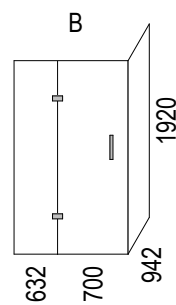

SKU: QU-MAJ

Note: Verify exact shower base dimensions on site

Screen Options:

For more product information go to:

[www.atlantis.co.nz/shop/products-all/majestic-1400x1000/](http://www.atlantis.co.nz/shop/products-all/majestic-1400x1000/)

For installation instructions go to:

[www.atlantis.co.nz/trade/installation/](http://www.atlantis.co.nz/trade/installation/)

Ensure a minimum recess size of 250mm wide x 250mm long x 150mm deep for the channel drain and waste outlet