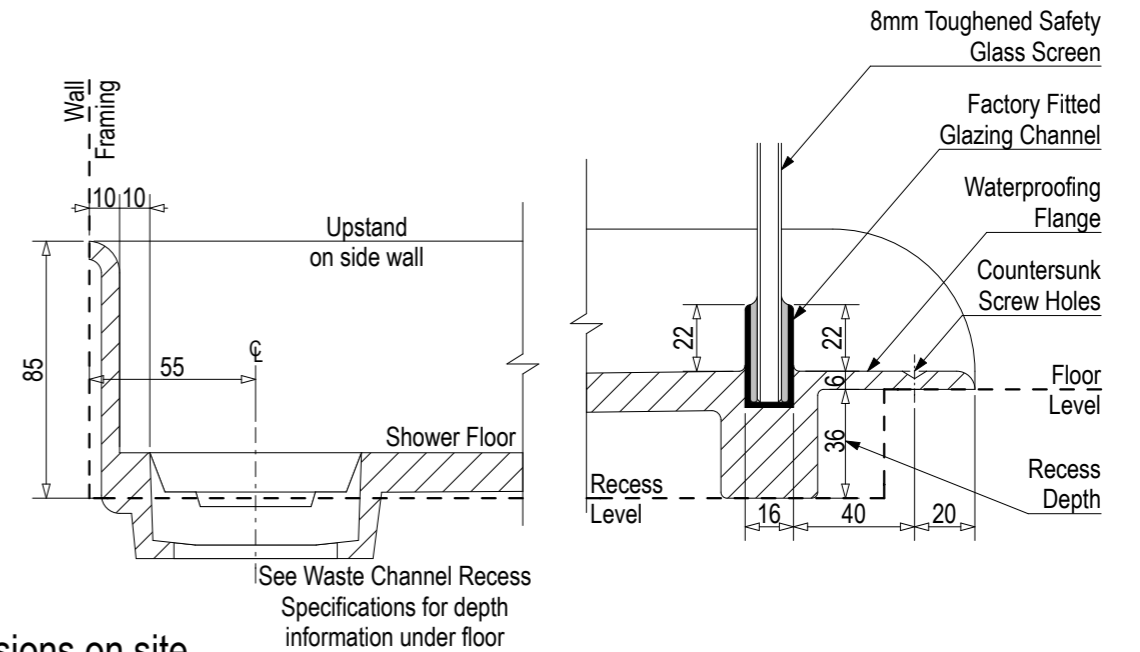

Note: Drain position central unless dimensioned otherwise

Step Entry

SKU: LQ-TOK-B-ST

Level Entry

SKU: LQ-TOK-B-LE

See Waste Channel Recess Specifications for size

Floor Recess 1800x940x36

Note: Verify exact shower base dimensions on site

Screen Options:

All 3 Wall Screens are reversible

For more product information go to:

www.atlantis.co.nz/shop/linea-quattro/tokyo-1800x900/

For installation instructions go to:

www.atlantis.co.nz/trade/installation/

AQUAPLANE WASTE FITTING

- EasyClean Waste with in-built trap
- 50L/min ultra flow rate
- Removable fin for easy cleaning
- 40/50mm outlet with swivel fitting
- Components bolt together for guaranteed watertightness