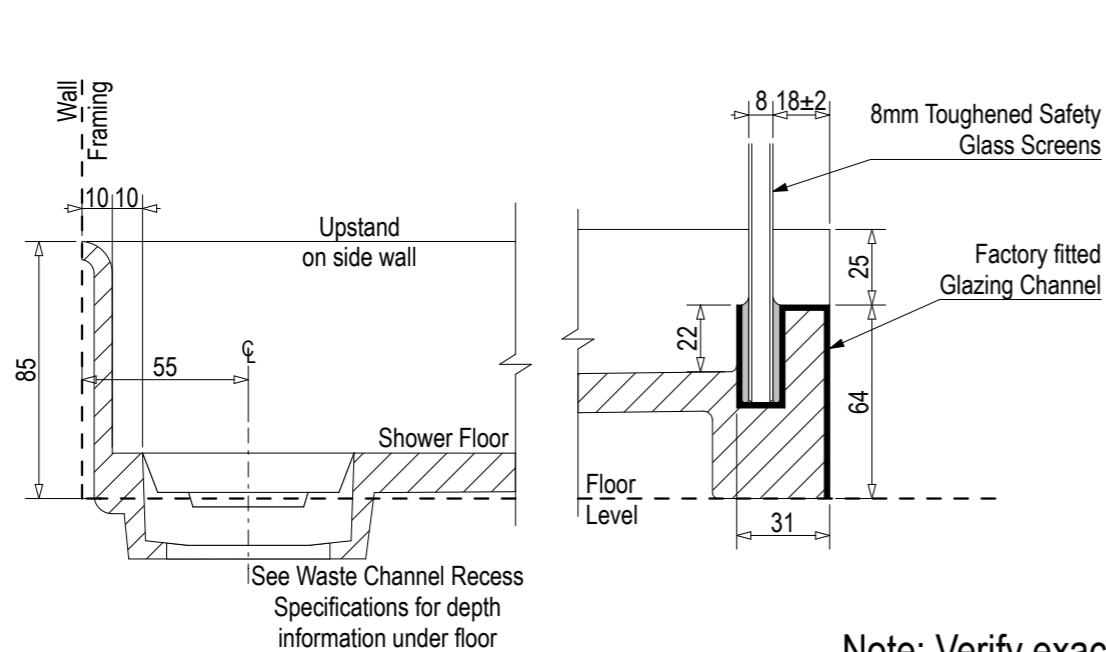

Note: Drain position central unless dimensioned otherwise

Step Entry

SKU: LQ-TOK-B-ST

Level Entry

SKU: LQ-TOK-B-LE

See Waste Channel Recess Specifications for size

Floor Recess 1800x940x36

Note: Verify exact shower base dimensions on site

Screen Options:

All 3 Wall Screens are reversible

For more product information go to:

www.atlantis.co.nz/shop/linea-quattro/tokyo-1800x900/

For installation instructions go to:

www.atlantis.co.nz/trade/installation/

AQUAPLANE WASTE FITTING

- EasyClean Waste with in-built trap
- 50L/min ultra flow rate
- Removable fin for easy cleaning
- 40/50mm outlet with swivel fitting
- Components bolt together for guaranteed watertightness