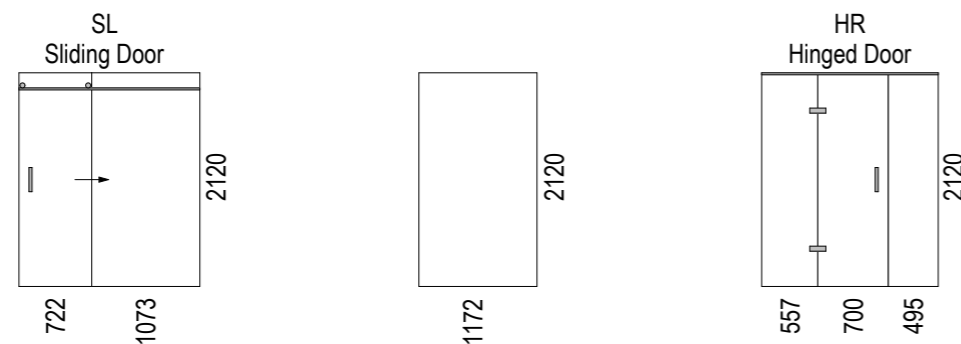

Note: Drain position central unless dimensioned otherwise

Step Entry

SKU: LQ-TOK-B-ST

Level Entry

SKU: LQ-TOK-B-LE

See Waste Channel Recess Specifications for size

Floor Recess 1800x940x36

Note: Verify exact shower base dimensions on site

Screen Options:

All 3 Wall Screens are reversible

For more product information go to:

www.atlantis.co.nz/shop/linea-quattro/tokyo-1800x900/

For installation instructions go to:

www.atlantis.co.nz/trade/installation/

AQUAPLANE WASTE FITTING

- EasyClean Waste with in-built trap
- 50L/min ultra flow rate
- Removable fin for easy cleaning
- 40/50mm outlet with swivel fitting
- Components bolt together for guaranteed watertightness