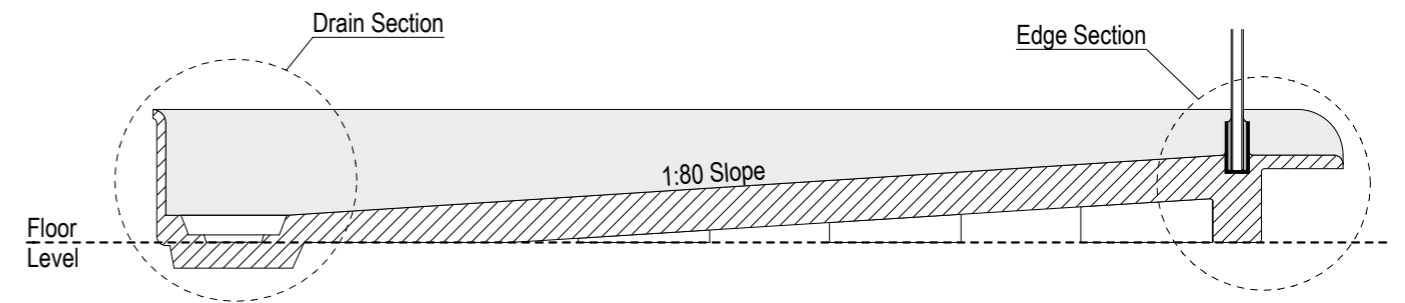

Note: Drain position central unless dimensioned otherwise

Step Entry

SKU: LQ-TOK-B-ST

Level Entry

SKU: LQ-TOK-B-LE

See Waste Channel Recess Specifications for size

Floor Recess 1800x940x36

Note: Verify exact shower base dimensions on site

Screen Options:

All 3 Wall Screens are reversible

For more product information go to:

www.atlantis.co.nz/shop/linea-quattro/tokyo-1800x900/

For installation instructions go to:

www.atlantis.co.nz/trade/installation/

AQUAPLANE WASTE FITTING

- EasyClean Waste with in-built trap
- 50L/min ultra flow rate
- Removable fin for easy cleaning
- 40/50mm outlet with swivel fitting
- Components bolt together for guaranteed watertightness