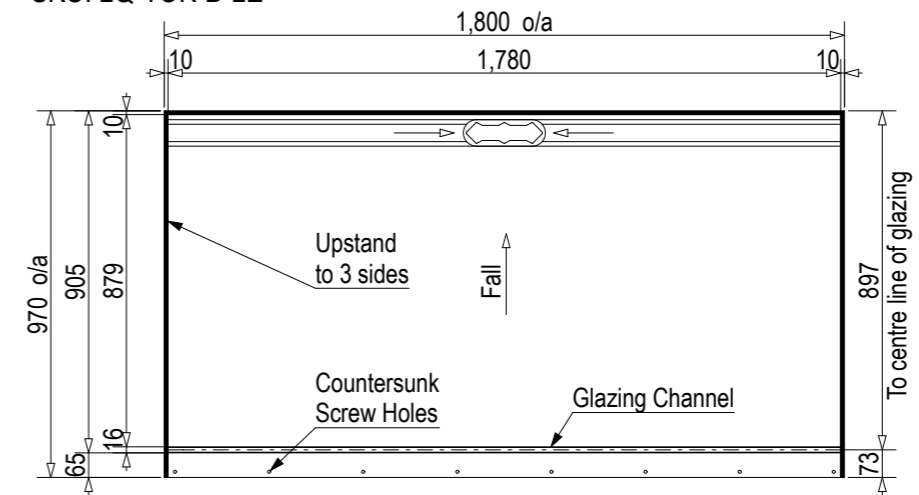

Note: Drain position central unless dimensioned otherwise

Step Entry

SKU: LQ-TOK-B-ST

Level Entry

SKU: LQ-TOK-B-LE

See Waste Channel Recess Specifications for size

Floor Recess 1800x940x36

Note: Verify exact shower base dimensions on site

Screen Options:

All 3 Wall Screens are reversible

For more product information go to:

www.atlantis.co.nz/shop/linea-quattro/tokyo-1800x900/

For installation instructions go to:

www.atlantis.co.nz/trade/installation/

AQUAPLANE WASTE FITTING

- EasyClean Waste with in-built trap
- 50L/min ultra flow rate
- Removable fin for easy cleaning
- 40/50mm outlet with swivel fitting
- Components bolt together for guaranteed watertightness