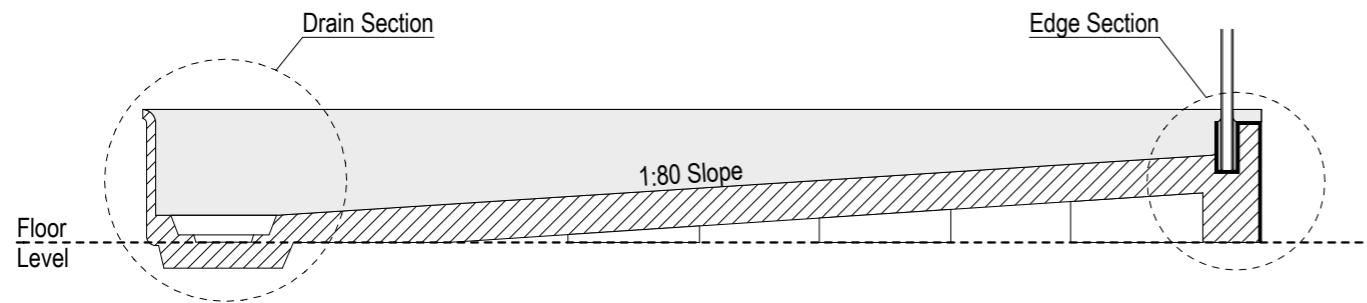

Note: Drain position central unless dimensioned otherwise

Step Entry

SKU: LQ-TOK-B-ST

Level Entry

SKU: LQ-TOK-B-LE

See Waste Channel Recess Specifications for size

Floor Recess 1800x940x36

Note: Verify exact shower base dimensions on site

Screen Options:

All 3 Wall Screens are reversible

For more product information go to:

www.atlantis.co.nz/shop/linea-quattro/tokyo-1800x900/

For installation instructions go to:

www.atlantis.co.nz/trade/installation/

AQUAPLANE WASTE FITTING

- EasyClean Waste with in-built trap
- 50L/min ultra flow rate
- Removable fin for easy cleaning
- 40/50mm outlet with swivel fitting
- Components bolt together for guaranteed watertightness