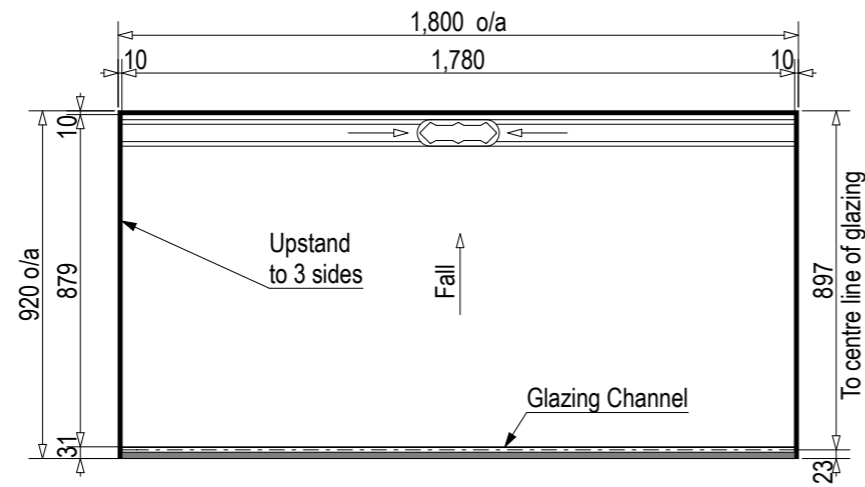

Note: Drain position central unless dimensioned otherwise

Step Entry

SKU: LQ-TOK-B-ST

Level Entry

SKU: LQ-TOK-B-LE

See Waste Channel Recess Specifications for size

Floor Recess 1800x940x36

Note: Verify exact shower base dimensions on site

Screen Options:

All 3 Wall Screens are reversible

For more product information go to:

www.atlantis.co.nz/shop/linea-quattro/tokyo-1800x900/

For installation instructions go to:

www.atlantis.co.nz/trade/installation/

AQUAPLANE WASTE FITTING

- EasyClean Waste with in-built trap
- 50L/min ultra flow rate
- Removable fin for easy cleaning
- 40/50mm outlet with swivel fitting
- Components bolt together for guaranteed watertightness