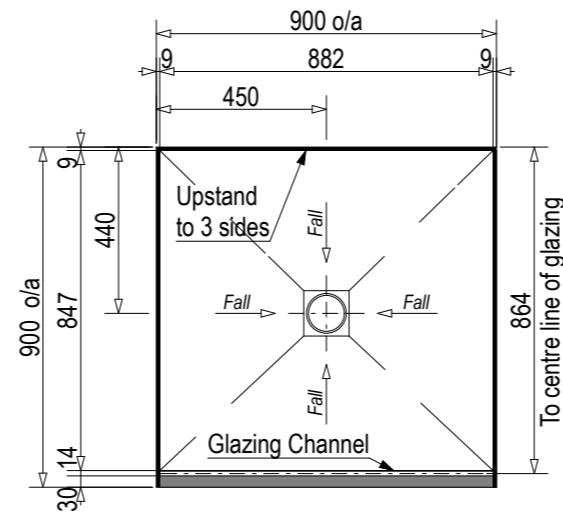

SKU: QU-CHA

Note: Verify exact shower base dimensions on site

Screen Options:

For more product information go to:
www.atlantis.co.nz/shop/products-all/charisma-900x900/

For installation instructions go to:
www.atlantis.co.nz/trade/installation/

Ensure a minimum recess size of 250mm wide x 250mm long x 150mm deep for the channel drain and waste outlet