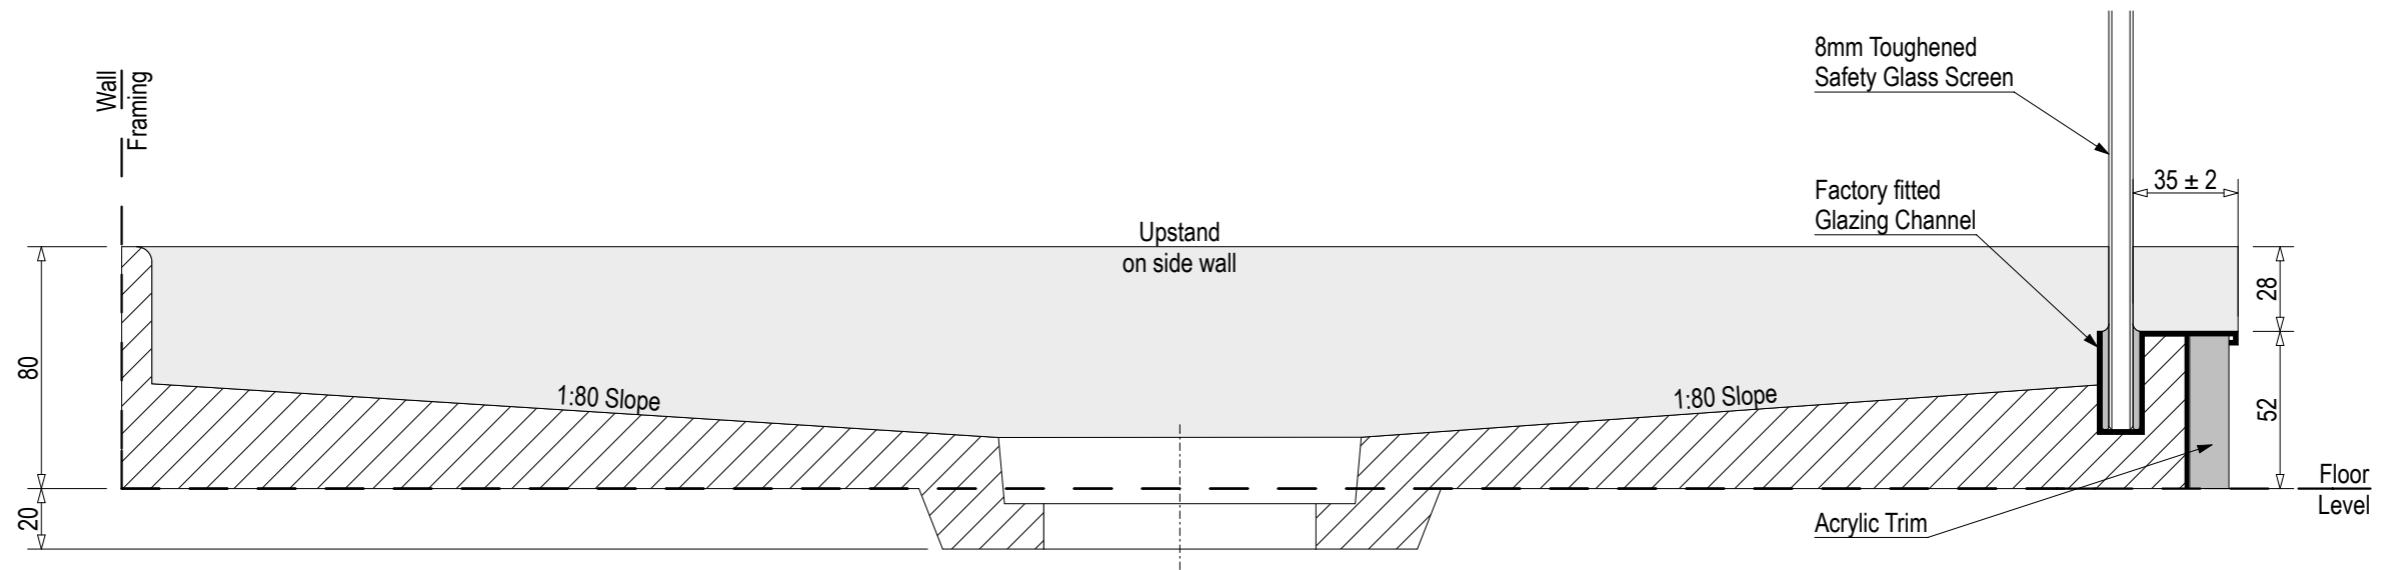

SKU: QU-CHA

Note: Verify exact shower base dimensions on site

Screen Options:

For more product information go to:
www.atlantis.co.nz/shop/products-all/charisma-900x900/

For installation instructions go to:
www.atlantis.co.nz/trade/installation/

Ensure a minimum recess size of 250mm wide x 250mm long x 150mm deep for the channel drain and waste outlet