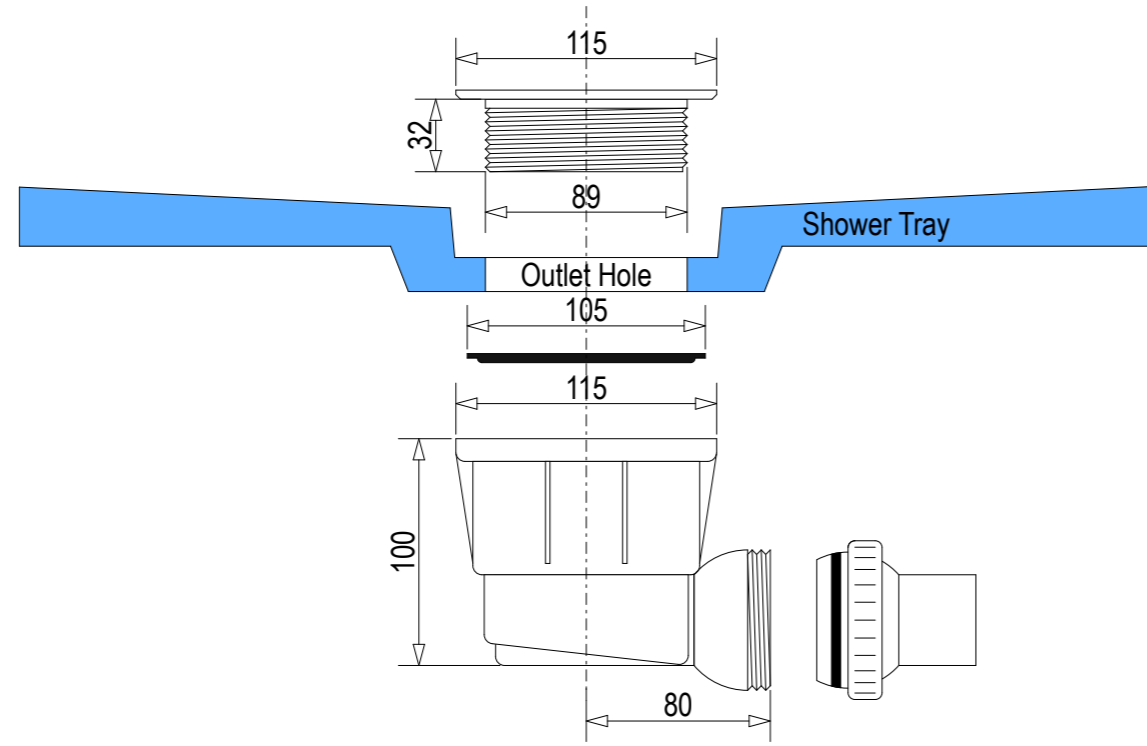

SKU: QU-CHA

Note: Verify exact shower base dimensions on site

Screen Options:

For more product information go to:
www.atlantis.co.nz/shop/products-all/charisma-900x900/

For installation instructions go to:
www.atlantis.co.nz/trade/installation/

Ensure a minimum recess size of 250mm wide x 250mm long x 150mm deep for the channel drain and waste outlet