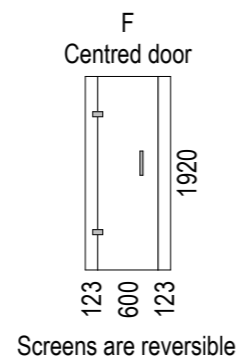

SKU: QU-CHA

Note: Verify exact shower base dimensions on site

Screen Options:

For more product information go to:
www.atlantis.co.nz/shop/products-all/charisma-900x900/

For installation instructions go to:
www.atlantis.co.nz/trade/installation/

Ensure a minimum recess size of 250mm wide x 250mm long x 150mm deep for the channel drain and waste outlet