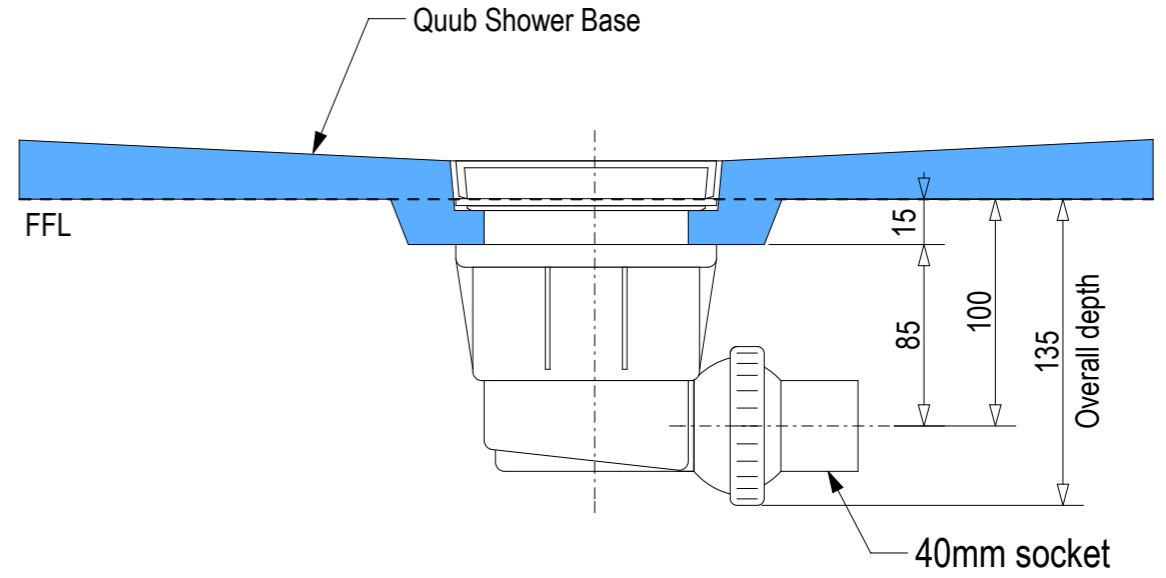

SKU: QU-CHA

Note: Verify exact shower base dimensions on site

Screen Options:

For more product information go to:
www.atlantis.co.nz/shop/products-all/charisma-900x900/

For installation instructions go to:
www.atlantis.co.nz/trade/installation/

Ensure a minimum recess size of 250mm wide x 250mm long x 150mm deep for the channel drain and waste outlet