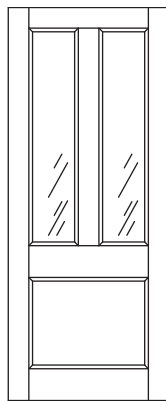

Speak to your local Altus Windows - Stellar Doors supplier to discuss fully customised options or see below our standard range.

Standard Aluminium Entrance Door Configurations

Maximum Height X Width
SR1 - SR17
2330mm X 1000mm