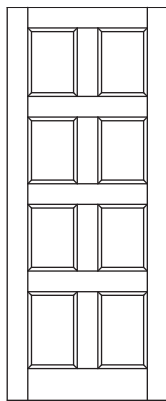

Speak to your local Altus Windows - Stellar Doors supplier to discuss fully customised options or see below our standard range.

Standard Aluminium Entrance Door Configurations

Maximum Height X Width
SR1 - SR17
2330mm X 1000mm

SR1

SR2

SR3

SR4

SR5

SR6

SR7

SR8