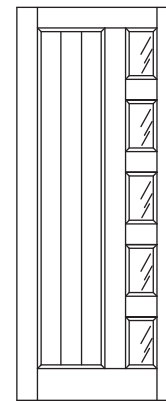

Configurations: Stellar Doors

Our range of Entrance Doors are stylish in design whilst still practical and robust. There is a solution for you whether your choice be influenced by durability, lighting or appearance.

Speak to your local Altus Windows - Stellar Doors supplier to discuss fully customised options or see below our standard range.

Standard Aluminium Entrance Door Configurations

Maximum Height X Width
SR1 - SR17
2330mm X 1000mm

SR10