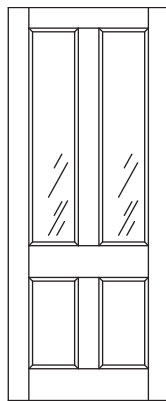

Configurations: Stellar Doors

Our range of Entrance Doors are stylish in design whilst still practical and robust. There is a solution for you whether your choice be influenced by durability, lighting or appearance.

Speak to your local Altus Windows - Stellar Doors supplier to discuss fully customised options or see below our standard range.

Standard Aluminium Entrance Door Configurations

Maximum Height X Width
SR1 - SR17
2330mm X 1000mm

SR2