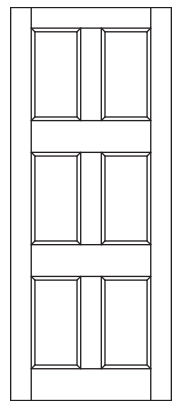

Speak to your local Altus Windows - Stellar Doors supplier to discuss fully customised options or see below our standard range.

Standard Aluminium Entrance Door Configurations

Maximum Height X Width
SR1 - SR17
2330mm X 1000mm

SR1

SR2

SR3

SR4

SR5

SR6

SR7

SR8