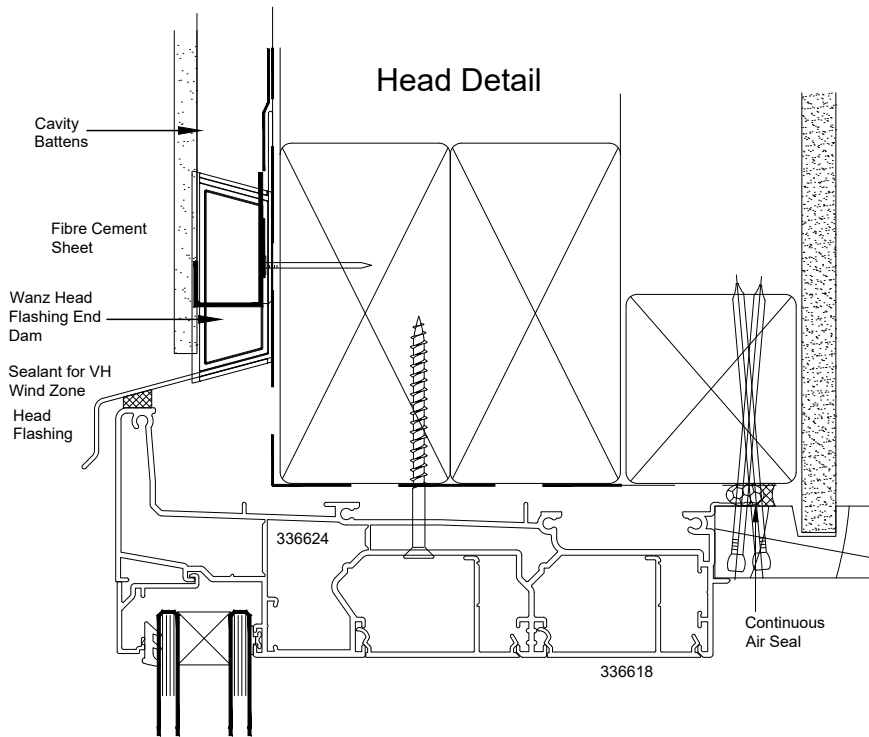

Pacific Architectural Suite (40mm platform)

Stacker Door - Cavity Fixed - Fibre Cement Sheet - Head
106 Frame - - Fixed Overlite Head

QuickCode:A4DS6_CGH

0800 397 263

technical@altus.co.nz
www.designresource.co.nz