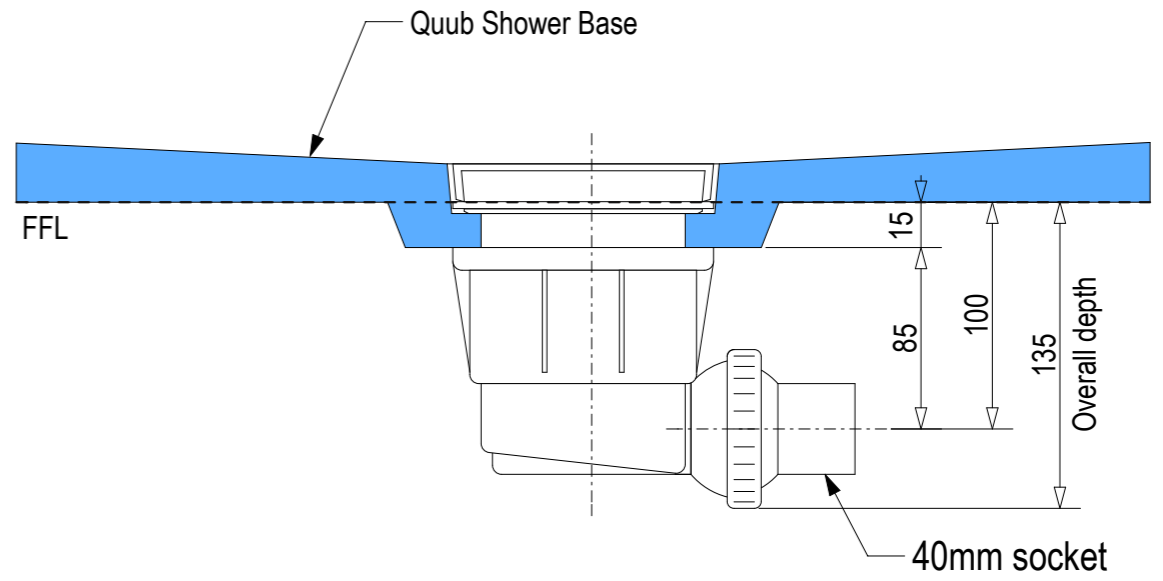

SKU: QU-MAN

Note: Verify exact shower base dimensions on site

Screen Options:

For more product information go to: www.atlantis.co.nz/shop/products-all/mantra-1000x1000/

For installation instructions go to: www.atlantis.co.nz/trade/installation/

Ensure a minimum recess size of 250mm wide x 250mm long x 150mm deep for the channel drain and waste outlet