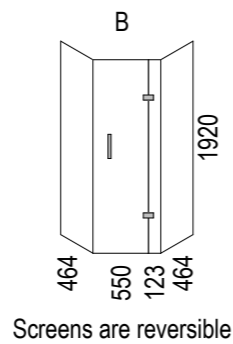

SKU: QU-MAN

Note: Verify exact shower base dimensions on site

Screen Options:

For more product information go to: www.atlantis.co.nz/shop/products-all/mantra-1000x1000/

For installation instructions go to: www.atlantis.co.nz/trade/installation/

Ensure a minimum recess size of 250mm wide x 250mm long x 150mm deep for the channel drain and waste outlet