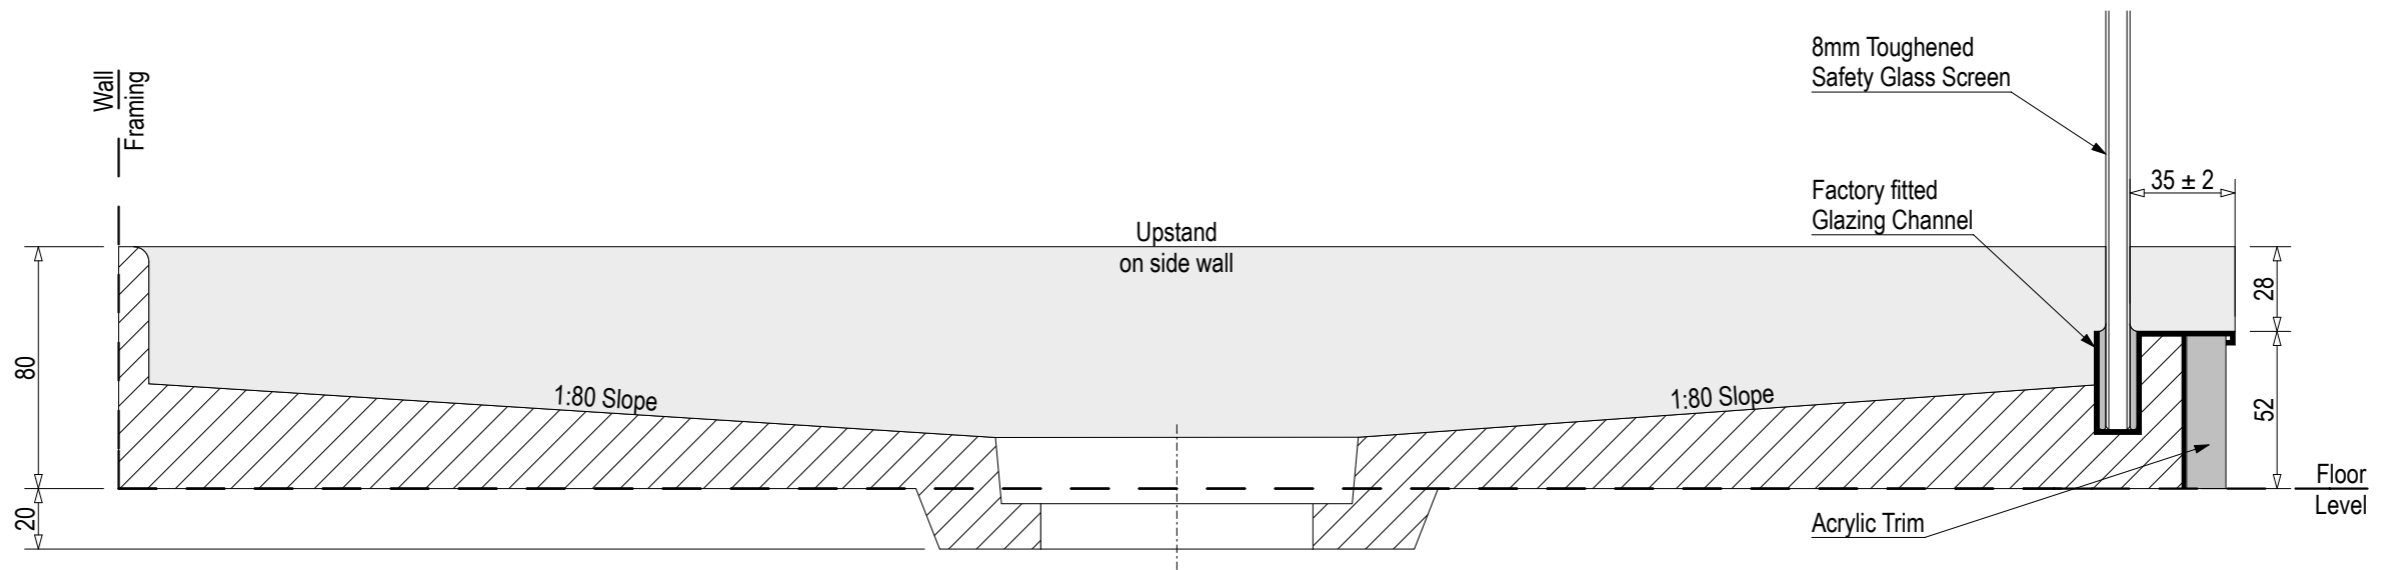

SKU: QU-MAN

Note: Verify exact shower base dimensions on site

Screen Options:

For more product information go to: www.atlantis.co.nz/shop/products-all/mantra-1000x1000/

For installation instructions go to: www.atlantis.co.nz/trade/installation/

Ensure a minimum recess size of 250mm wide x 250mm long x 150mm deep for the channel drain and waste outlet