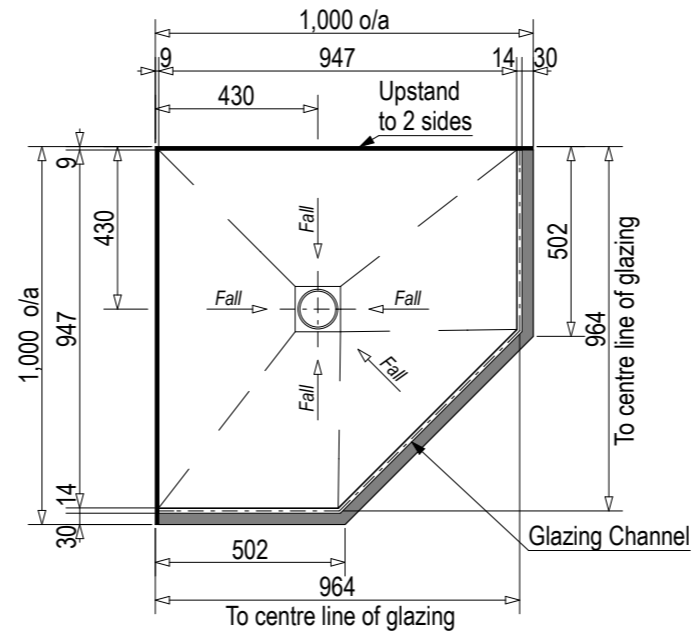

SKU: QU-MAN

Note: Verify exact shower base dimensions on site

Screen Options:

For more product information go to: www.atlantis.co.nz/shop/products-all/mantra-1000x1000/

For installation instructions go to: www.atlantis.co.nz/trade/installation/

Ensure a minimum recess size of 250mm wide x 250mm long x 150mm deep for the channel drain and waste outlet