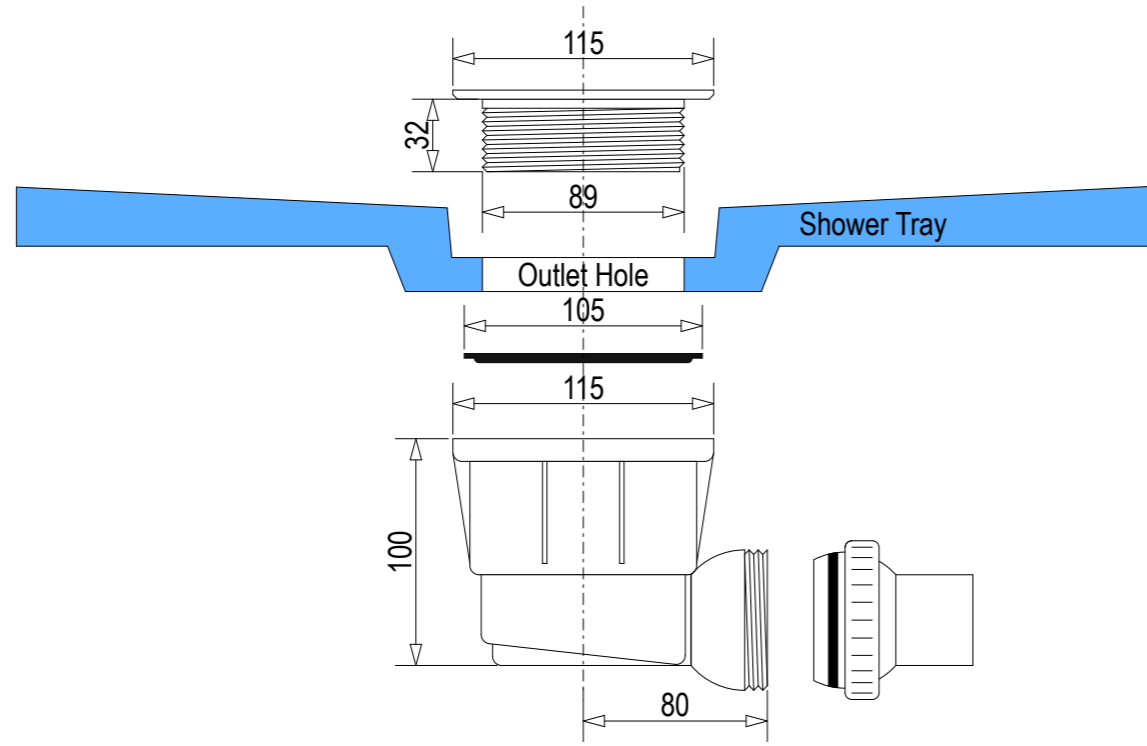

SKU: QU-MAN

Note: Verify exact shower base dimensions on site

Screen Options:

For more product information go to: www.atlantis.co.nz/shop/products-all/mantra-1000x1000/

For installation instructions go to: www.atlantis.co.nz/trade/installation/

Ensure a minimum recess size of 250mm wide x 250mm long x 150mm deep for the channel drain and waste outlet