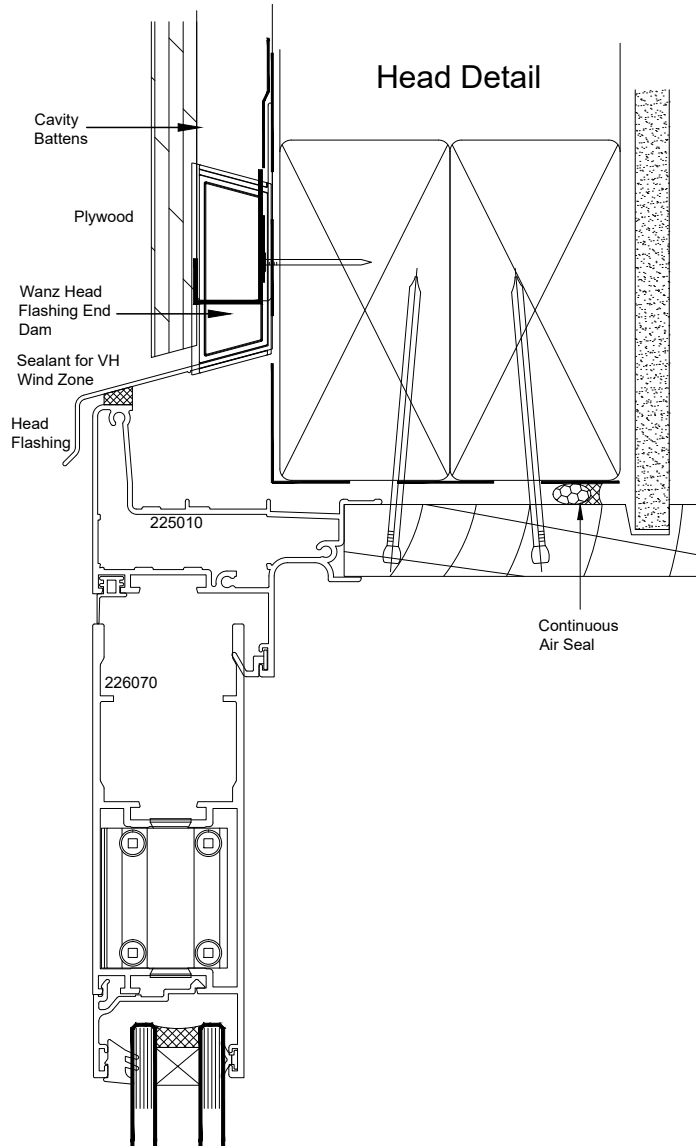

Atlantic High Performance Suite (48mm Platform)

Hinged Door - Cavity Fixed - Plywood Sheet - Head
Flanged Frame - Standard - Door Window Head

QuickCode:A1DF4_CLH

0800 397 263

technical@altus.co.nz
www.designresource.co.nz