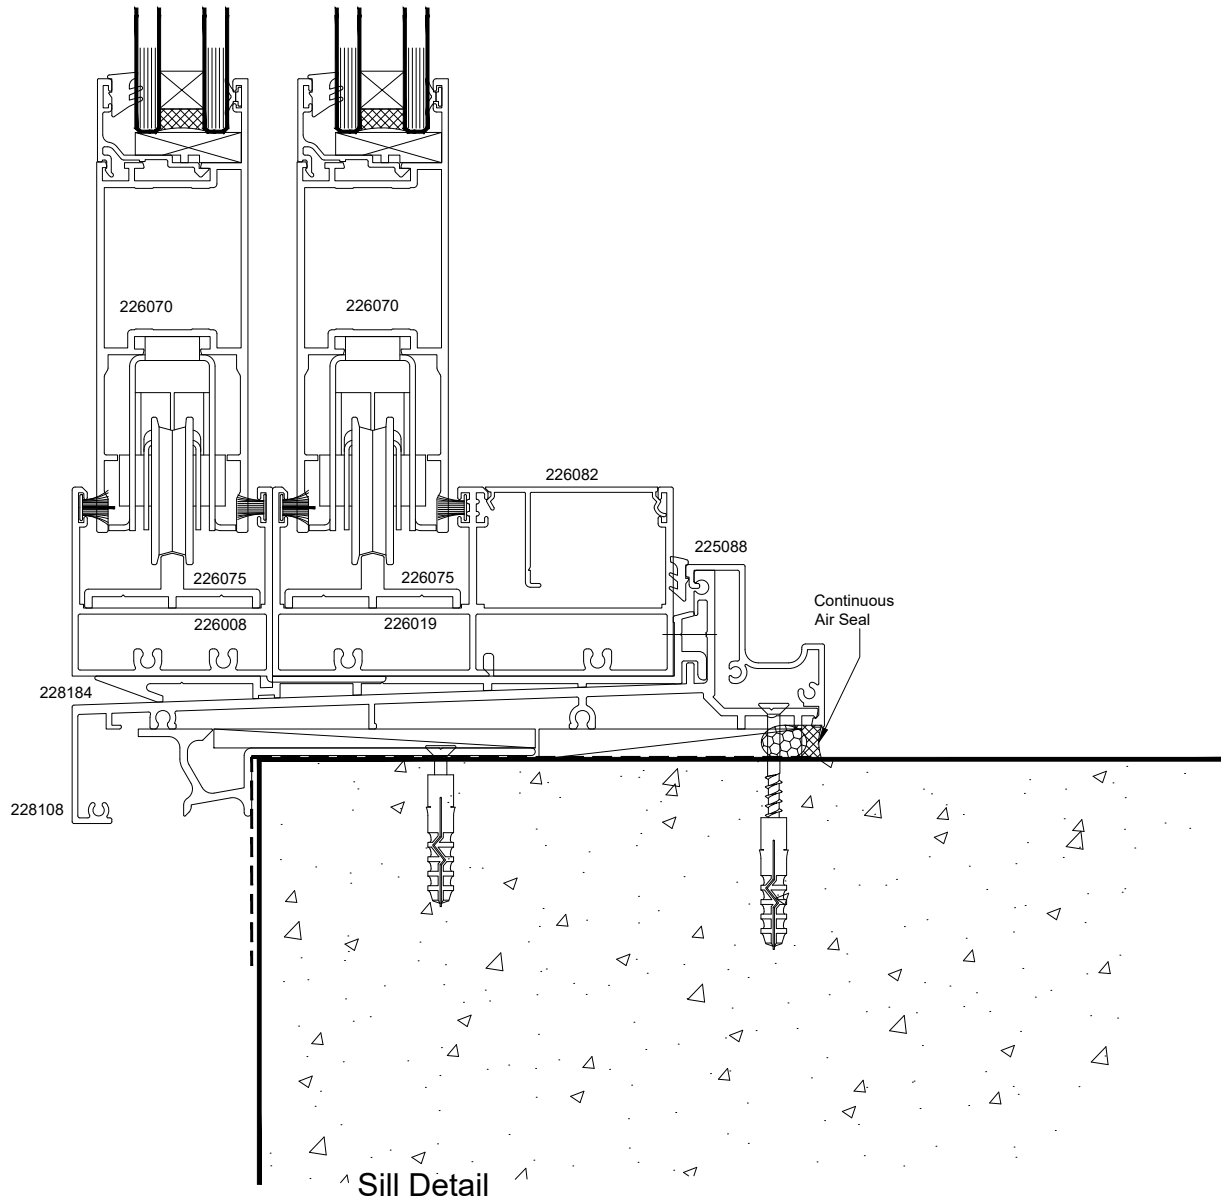

Atlantic High Performance Suite (48mm Platform)

Stacker Door - Cavity Fixed - Plywood Sheet - Sill
106 Frame - -

QuickCode:A1DS6_CLS

0800 397 263

technical@altus.co.nz
www.designresource.co.nz

Disclaimer: This information is intended solely as a guide for use of Altus products. Before using you should ensure that the product is suitable for use in the specific application. Nothing in this information constitutes a statement of fitness for particular purpose and appropriate expert advice is to always be obtained. Altus makes no warranty regarding the use of this information with non-Altus products. This drawing is the property of Altus NZ Ltd.