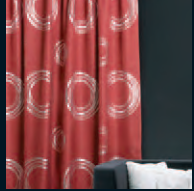

Resene
Curtain Collection

Ignite

Curtain Collection
Bold fashion selection