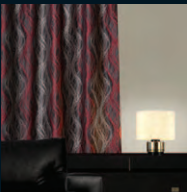

Resene
Curtain Collection

Tease

Curtain Collection
Bold fashion selection