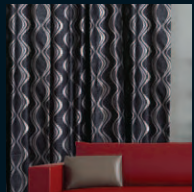

Xpressions

Curtain Collection
Bold fashion selection