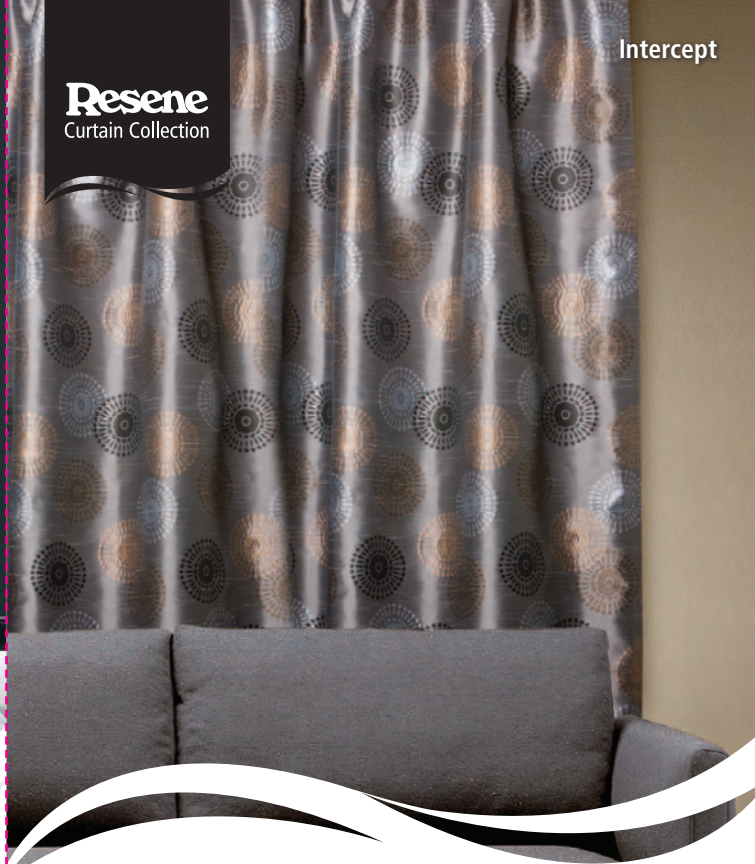

Striking modern style fabric, woven with metallic thread highlights and an embossed surface for eye-catching effect.

Charcoal

(pictured)

Suggested Resene paint co-ordinates

- Resene Double Stonehenge
- Resene Wombat
- Resene Blackjack

Please note these are suggested paint colours - always check fabric and test paint at home first - due to variances in lighting and other objects that need co-ordinating. Printed paint colours are for reference only - check actual paint colours and Resene testpots for the true Resene paint colour.