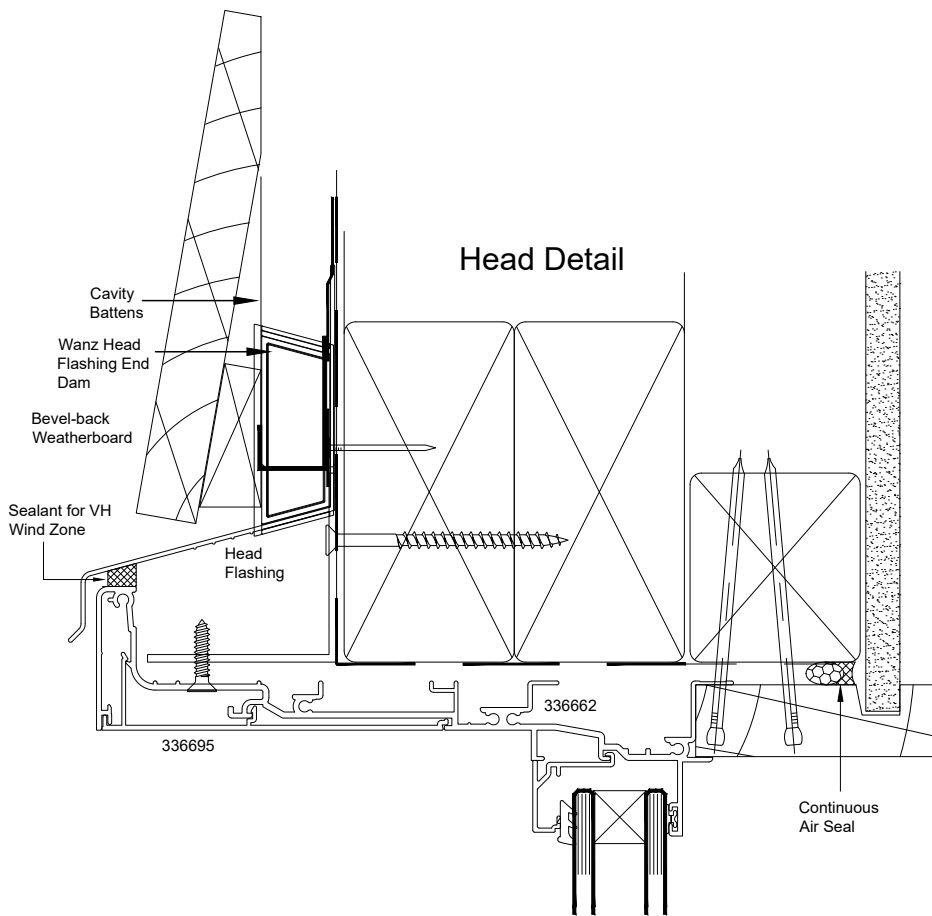

Pacific Architectural Suite (40mm platform)

Eurostacker Bottom Rolling - Cavity Fixed - Bevel Back Weatherboards - Head
Chair Frame - Standard - Fixed Overlite Head

QuickCode:A4DS3_CBH

0800 397 263

technical@altus.co.nz
www.designresource.co.nz