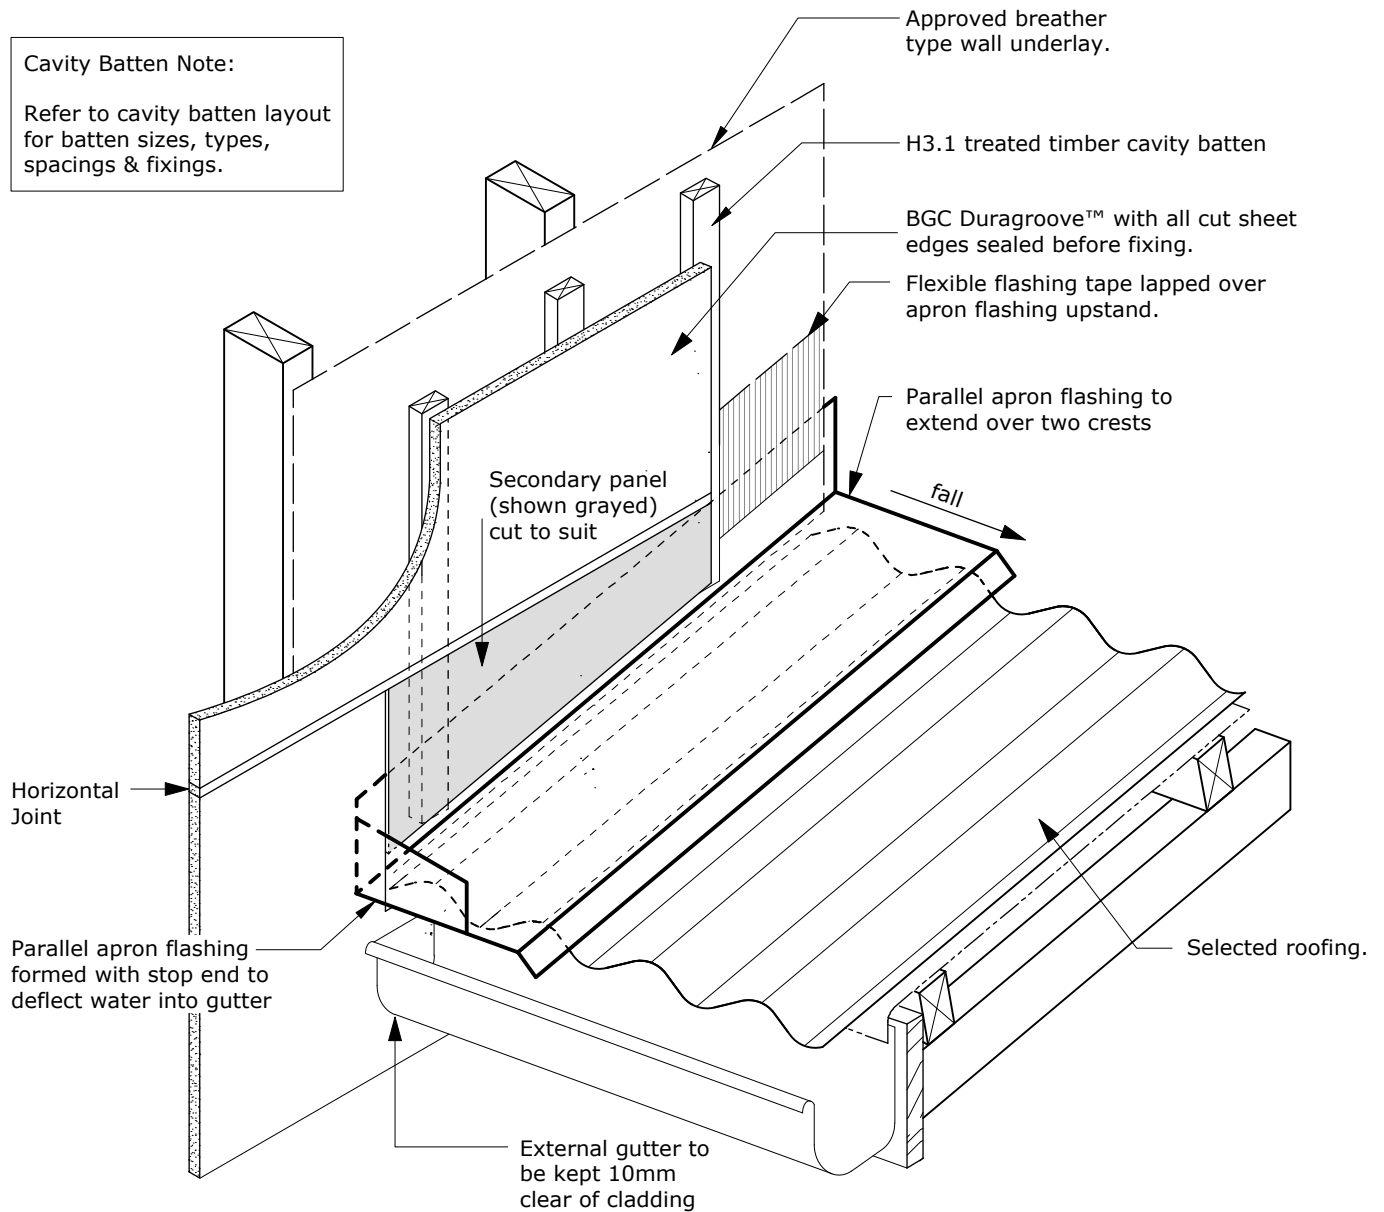

BGC**Fibre Cement****Cavity Batten Note:**

Refer to cavity batten layout for batten sizes, types, spacings & fixings.

PROFILE **BGC Duragroove™**DATE **Nov 2011**DETAIL **Gutter to Wall Detail**SCALE **1:5 @ A4**DETAIL NO. **D 27**