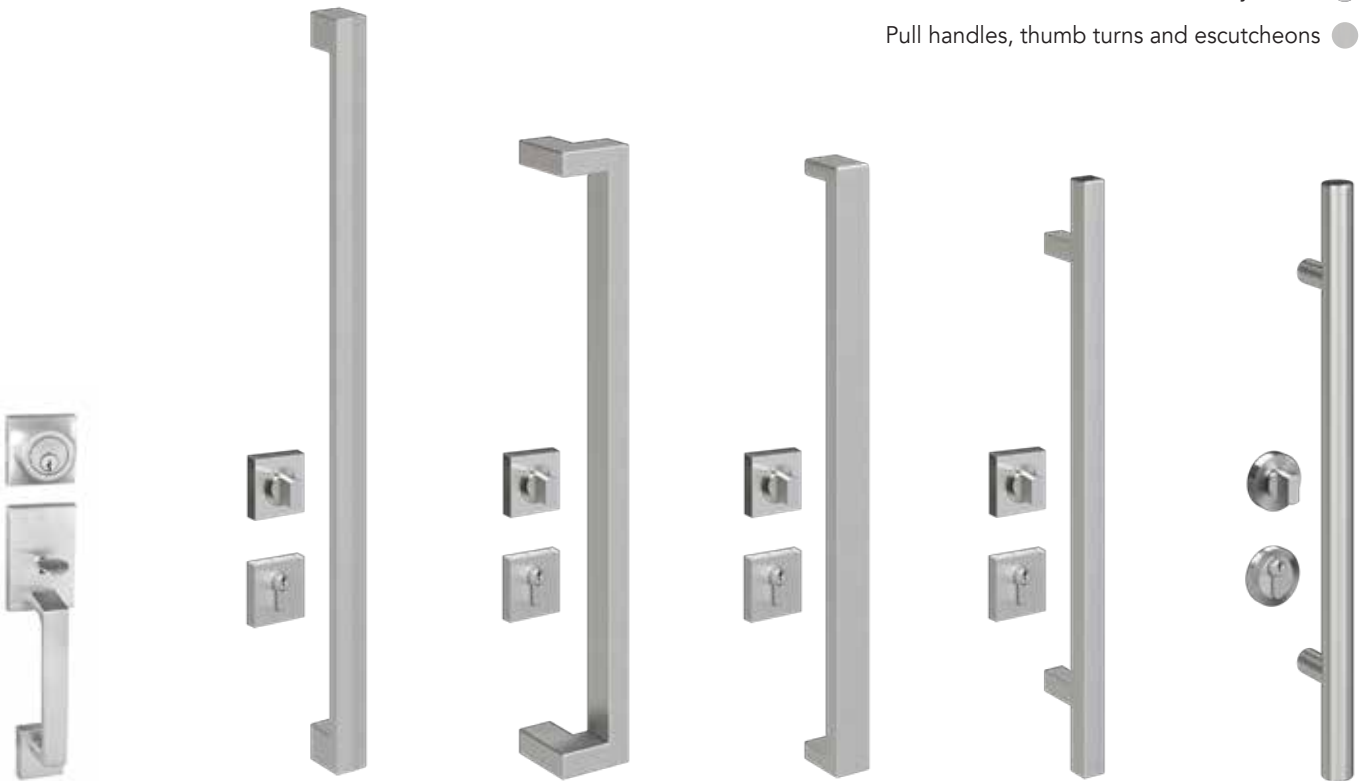

MECHANICAL ENTRANCE SETS

Boston handle set, cylinders ● SCP

Pull handles, thumb turns and escutcheons ● SSS

Boston handle set*
RBENTGSS

Verta™
SRS19-800SSS

Andor
SRS11-625SSS

Trento
SRS14-625SSS

Turin
SRS13-600SSS

Corfu
SRS17-600SSS

Entrance sets consist of pull handle, interior and exterior thumb turn, mortice lock, cylinder escutcheons and a Euro cylinder (key outside, turn inside).

Satin stainless steel pull handles are made from 316L marine grade stainless steel.

Entrance sets consist of pull handle, interior and exterior thumb turn, mortice lock, cylinder escutcheons and a Euro cylinder (key outside, turn inside).

Oil rubbed bronze pull handles are made from 316L marine grade stainless steel with an electroplated finish.

Entrance sets consist of pull handle, interior and exterior thumb turn, mortice lock, cylinder escutcheons and a Euro cylinder (key outside, turn inside).

Antique bronze pull handles are made from 316L marine grade stainless steel with an electroplated finish.