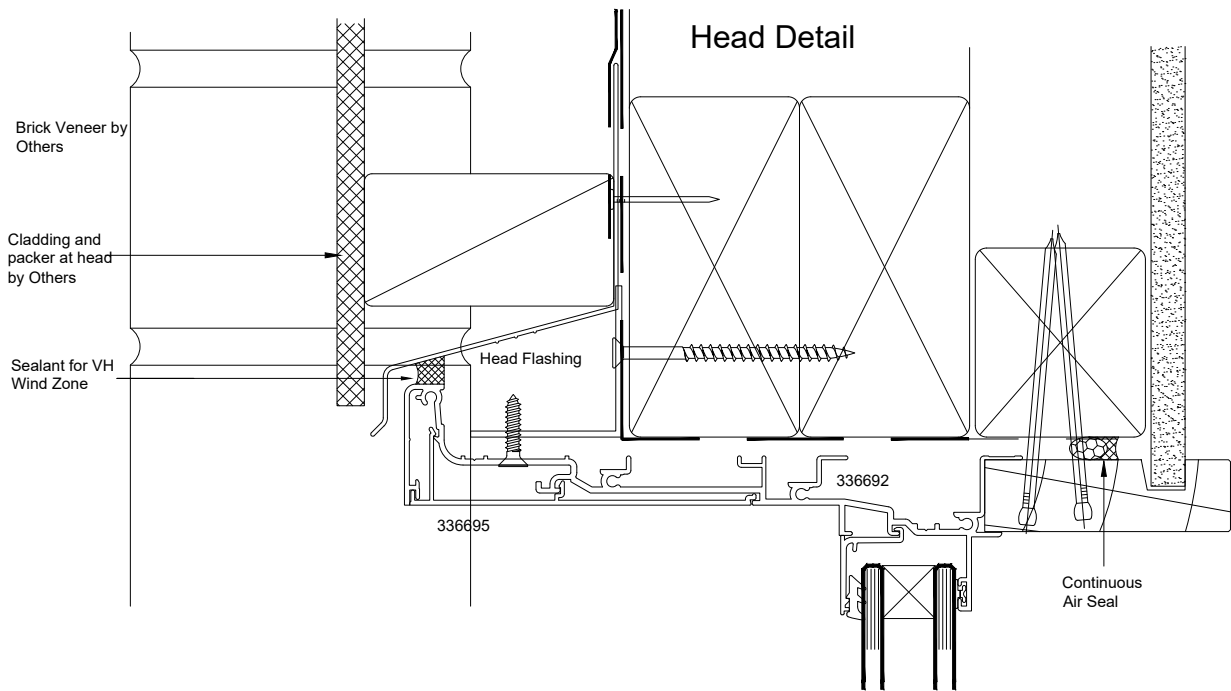

# Pacific Residential Suite (35mm Platform)

Eurostacker Bottom Rolling - Cavity Fixed - Brick Veneer - Head  
Flanged Frame - Light Cladding Above - Fixed Overlite Head

QuickCode:A5DS3\_CCH

0800 397 263

technical@altus.co.nz  
www.designresource.co.nz