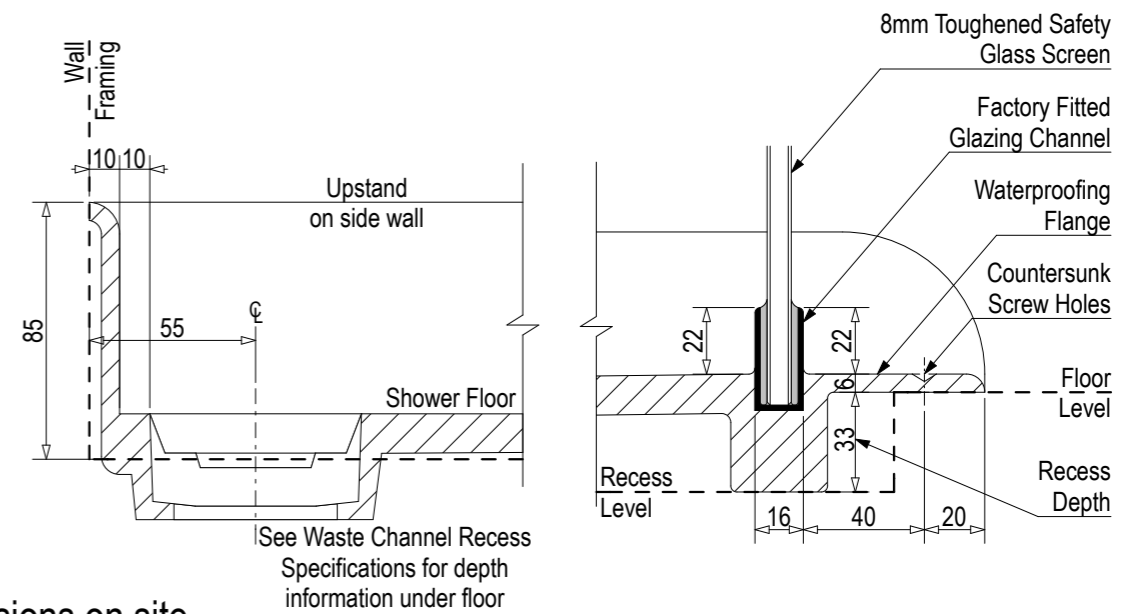

Step Entry

SKU: LQ-GEN-LH-ST

Note: Verify exact shower base dimensions on site

Level Entry

SKU: LQ-GEN-LH-LE

Screen Options:

For more product information go to:

www.atlantis.co.nz/shop/linea-quattro/geneva-1300x900/

For installation instructions go to:

www.atlantis.co.nz/trade/installation/

AQUAPLANE WASTE FITTING

- EasyClean Waste with in-built trap
- 50L/min ultra flow rate
- Removable fin for easy cleaning
- 40/50mm outlet with swivel fitting
- Components bolt together for guaranteed watertightness