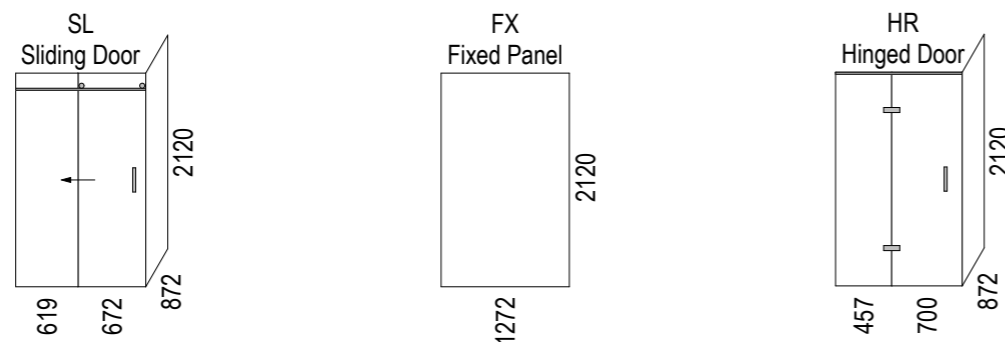

Step Entry

SKU: LQ-GEN-LH-ST

Note: Verify exact shower base dimensions on site

Level Entry

SKU: LQ-GEN-LH-LE

Screen Options:

For more product information go to:

www.atlantis.co.nz/shop/linea-quattro/geneva-1300x900/

For installation instructions go to:

www.atlantis.co.nz/trade/installation/

AQUAPLANE WASTE FITTING

- EasyClean Waste with in-built trap
- 50L/min ultra flow rate
- Removable fin for easy cleaning
- 40/50mm outlet with swivel fitting
- Components bolt together for guaranteed watertightness