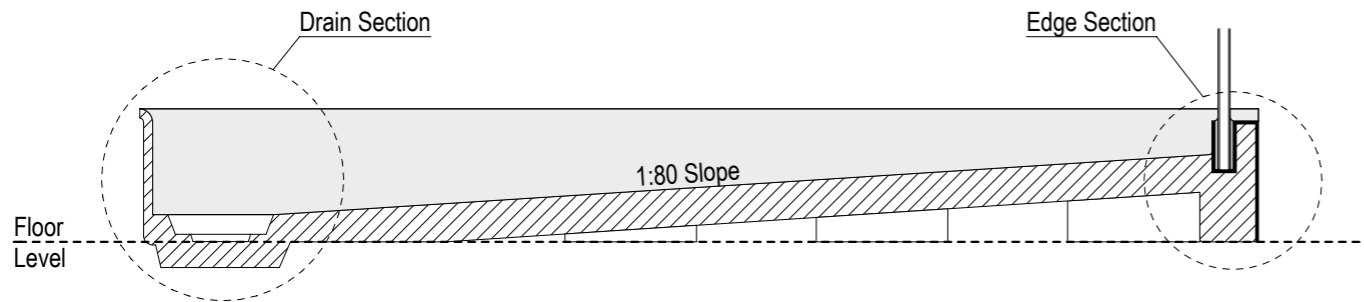

Step Entry

SKU: LQ-GEN-LH-ST

Note: Verify exact shower base dimensions on site

Level Entry

SKU: LQ-GEN-LH-LE

Screen Options:

For more product information go to:

www.atlantis.co.nz/shop/linea-quattro/geneva-1300x900/

For installation instructions go to:

www.atlantis.co.nz/trade/installation/

AQUAPLANE WASTE FITTING

- EasyClean Waste with in-built trap
- 50L/min ultra flow rate
- Removable fin for easy cleaning
- 40/50mm outlet with swivel fitting
- Components bolt together for guaranteed watertightness