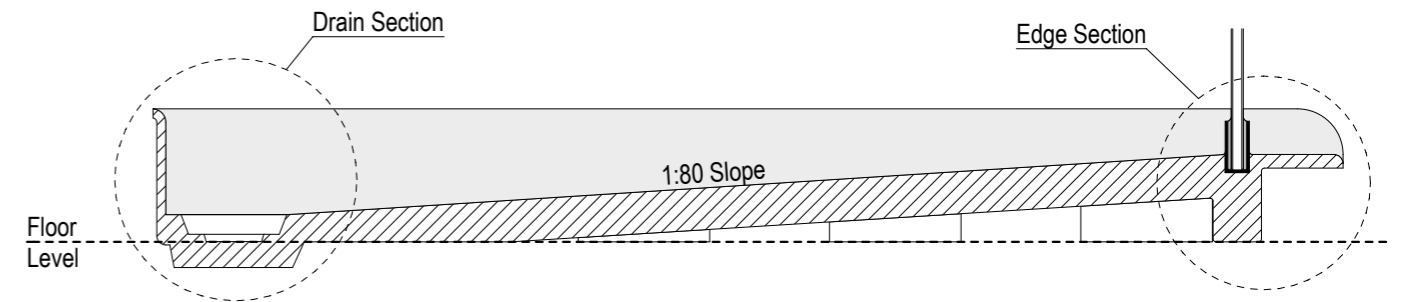

Step Entry

SKU: LQ-GEN-LH-ST

Note: Verify exact shower base dimensions on site

Level Entry

SKU: LQ-GEN-LH-LE

Screen Options:

For more product information go to:

www.atlantis.co.nz/shop/linea-quattro/geneva-1300x900/

For installation instructions go to:

www.atlantis.co.nz/trade/installation/

AQUAPLANE WASTE FITTING

- EasyClean Waste with in-built trap
- 50L/min ultra flow rate
- Removable fin for easy cleaning
- 40/50mm outlet with swivel fitting
- Components bolt together for guaranteed watertightness