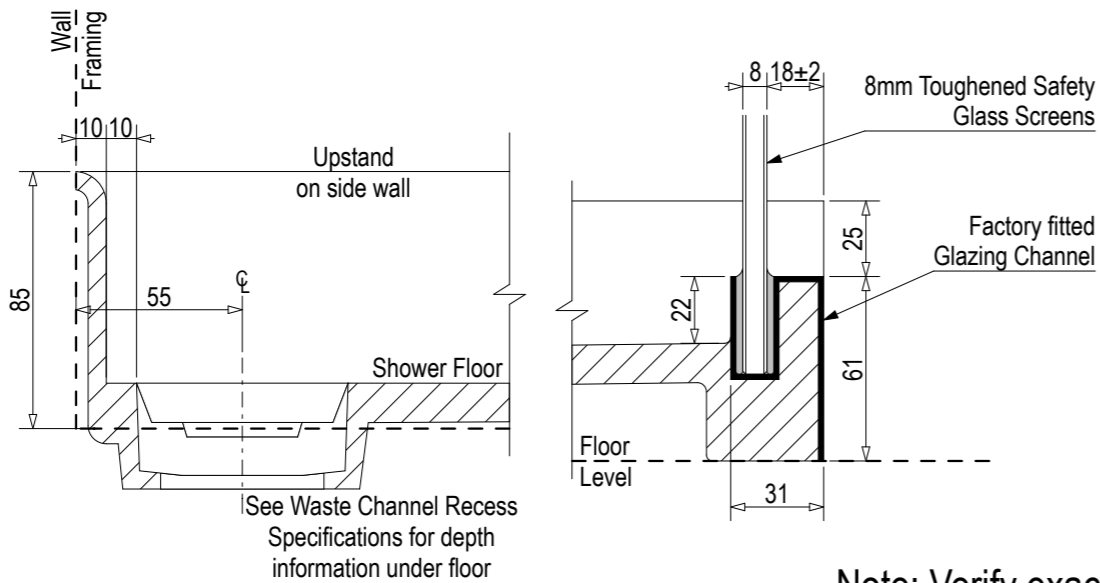

Step Entry

SKU: LQ-GEN-LH-ST

Note: Verify exact shower base dimensions on site

Level Entry

SKU: LQ-GEN-LH-LE

Screen Options:

For more product information go to:

www.atlantis.co.nz/shop/linea-quattro/geneva-1300x900/

For installation instructions go to:

www.atlantis.co.nz/trade/installation/

AQUAPLANE WASTE FITTING

- EasyClean Waste with in-built trap
- 50L/min ultra flow rate
- Removable fin for easy cleaning
- 40/50mm outlet with swivel fitting
- Components bolt together for guaranteed watertightness