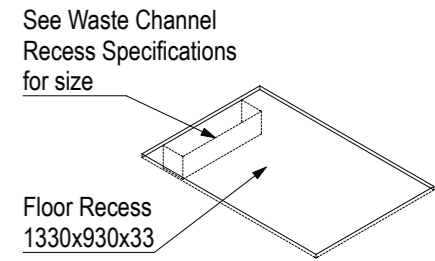

Step Entry

SKU: LQ-GEN-LH-ST

Note: Verify exact shower base dimensions on site

Level Entry

SKU: LQ-GEN-LH-LE

Screen Options:

For more product information go to:

www.atlantis.co.nz/shop/linea-quattro/geneva-1300x900/

For installation instructions go to:

www.atlantis.co.nz/trade/installation/

AQUAPLANE WASTE FITTING

- EasyClean Waste with in-built trap
- 50L/min ultra flow rate
- Removable fin for easy cleaning
- 40/50mm outlet with swivel fitting
- Components bolt together for guaranteed watertightness