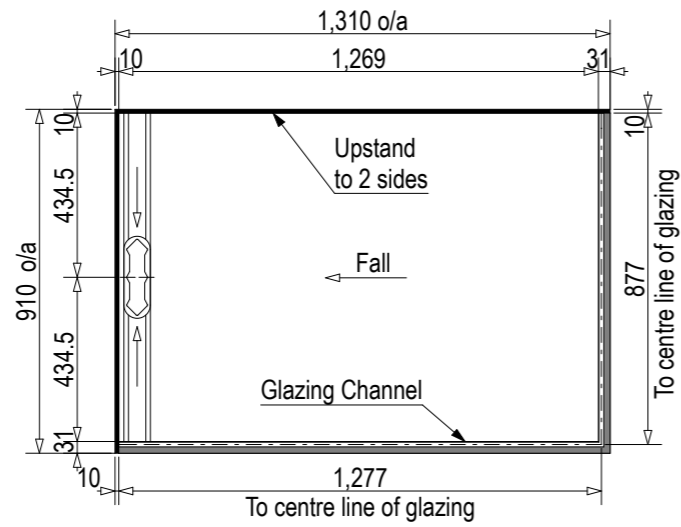

Step Entry

SKU: LQ-GEN-LH-ST

Note: Verify exact shower base dimensions on site

Level Entry

SKU: LQ-GEN-LH-LE

Screen Options:

For more product information go to:

www.atlantis.co.nz/shop/linea-quattro/geneva-1300x900/

For installation instructions go to:

www.atlantis.co.nz/trade/installation/

AQUAPLANE WASTE FITTING

- EasyClean Waste with in-built trap
- 50L/min ultra flow rate
- Removable fin for easy cleaning
- 40/50mm outlet with swivel fitting
- Components bolt together for guaranteed watertightness