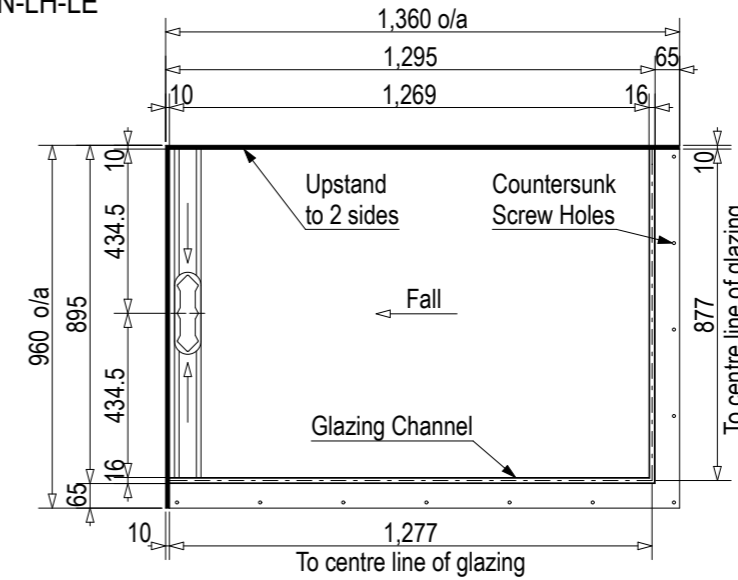

Step Entry

SKU: LQ-GEN-LH-ST

Note: Verify exact shower base dimensions on site

Level Entry

SKU: LQ-GEN-LH-LE

Screen Options:

For more product information go to:

www.atlantis.co.nz/shop/linea-quattro/geneva-1300x900/

For installation instructions go to:

www.atlantis.co.nz/trade/installation/

AQUAPLANE WASTE FITTING

- EasyClean Waste with in-built trap
- 50L/min ultra flow rate
- Removable fin for easy cleaning
- 40/50mm outlet with swivel fitting
- Components bolt together for guaranteed watertightness