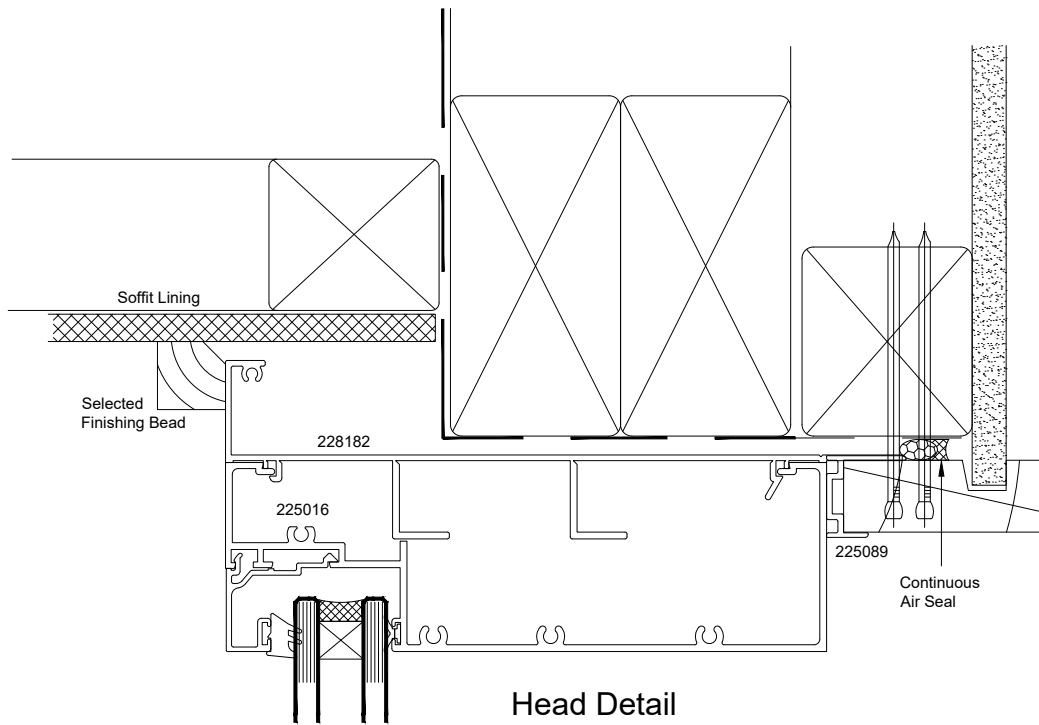

Atlantic High Performance Suite (48mm Platform)

Hinged Door - Cavity Fixed - Brick Veneer - Head
159 Frame - Soffit at Head - Fixed Overlite Head

QuickCode:A1DF4_CCH

Head Detail

0800 397 263

technical@altus.co.nz
www.designresource.co.nz