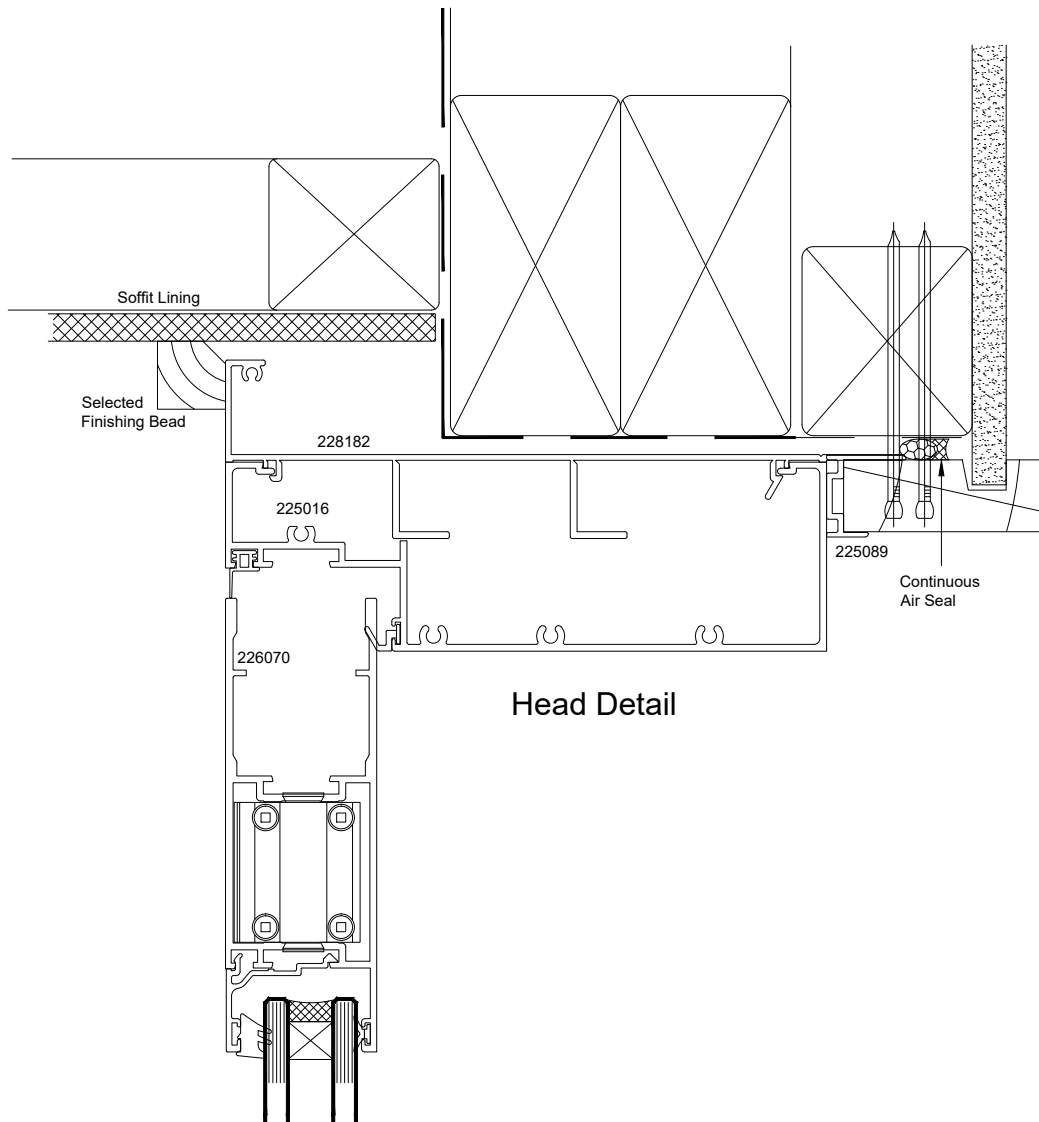

Atlantic High Performance Suite (48mm Platform)

Hinged Door - Cavity Fixed - Brick Veneer - Head
159 Frame - Soffit at Head - Door Window Head

QuickCode:A1DF4_CCH

0800 397 263

technical@altus.co.nz
www.designresource.co.nz